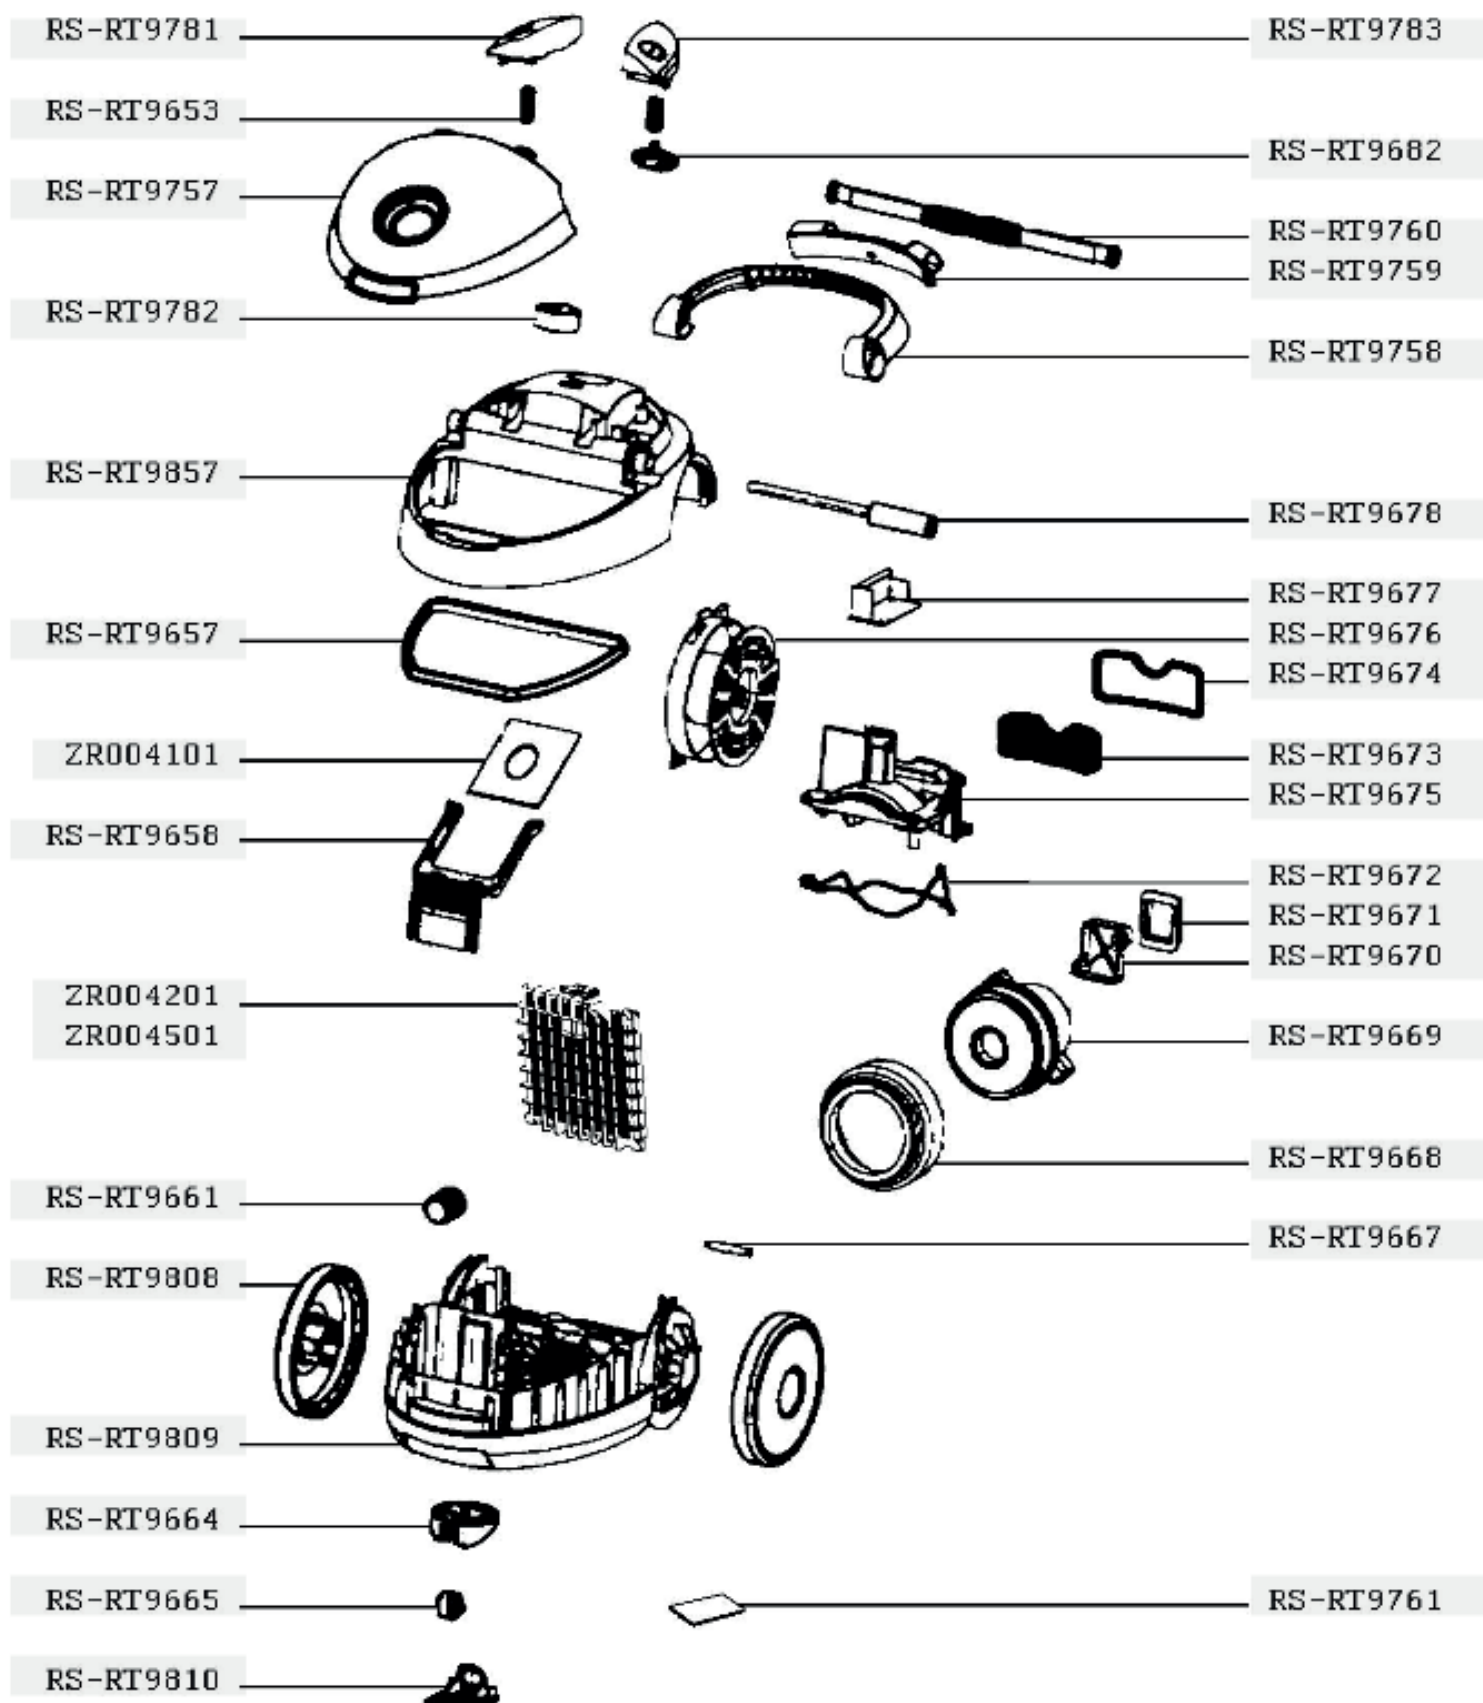

Rowenta

RO175501/4Q0

Rowenta

# RO175501/4Q0

RS-RT9683

RS-RT9760

RS-RT9087

RS-RT9544

RS-RT9826

ZR901001

RS-RT9533

RS-RT9434

ZR004201  
ZR004501

ZR004101