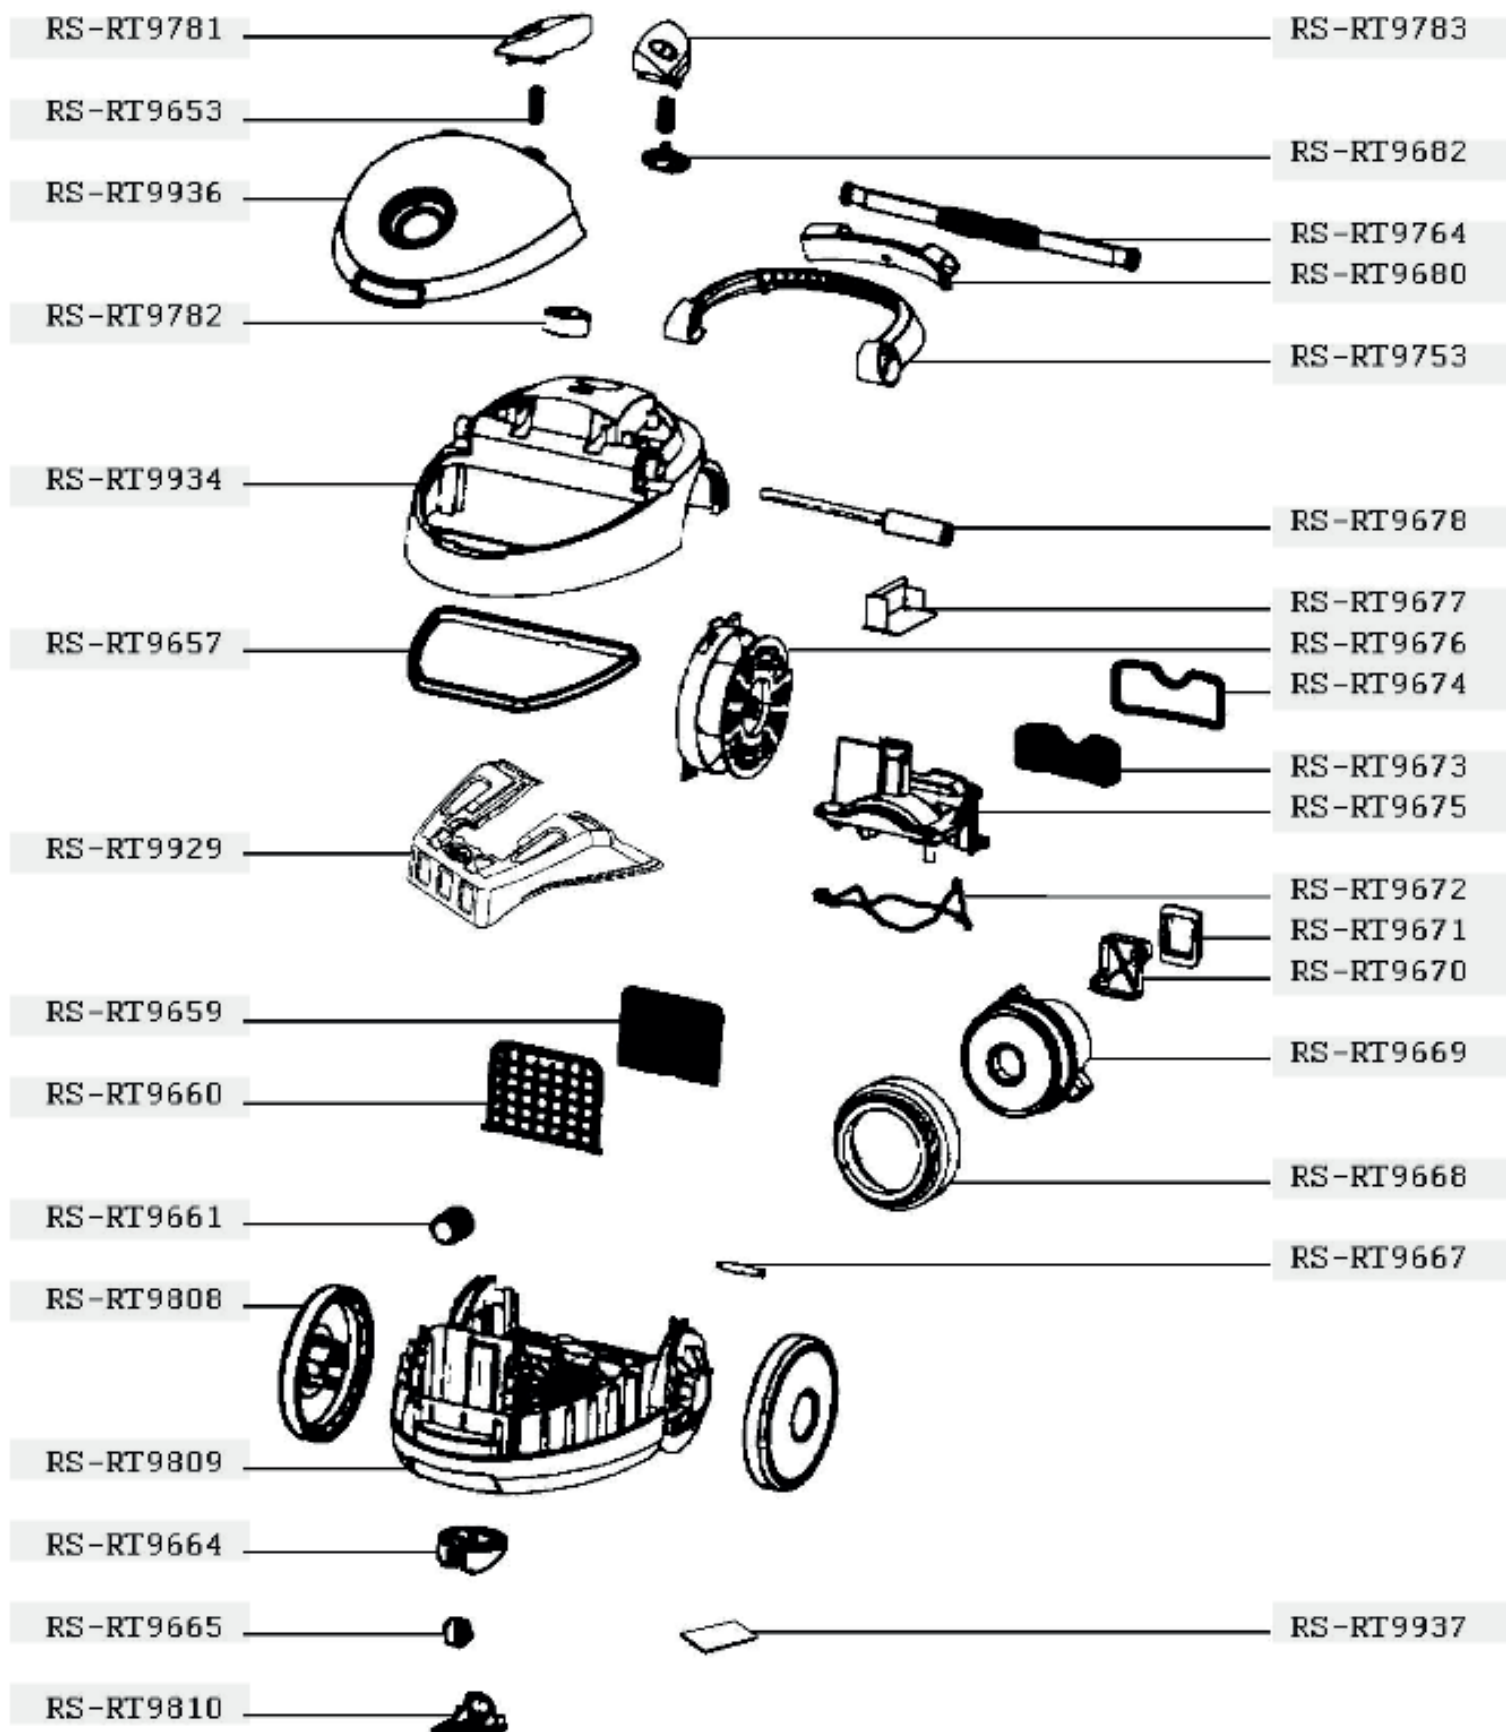

RO178301/4Q0

Rowenta

# RO178301/4Q0

RS-RT9683

RS-RT9764

ZR901001

RS-RT9087

RS-RT9434

RS-RT9826

RS-RT9533