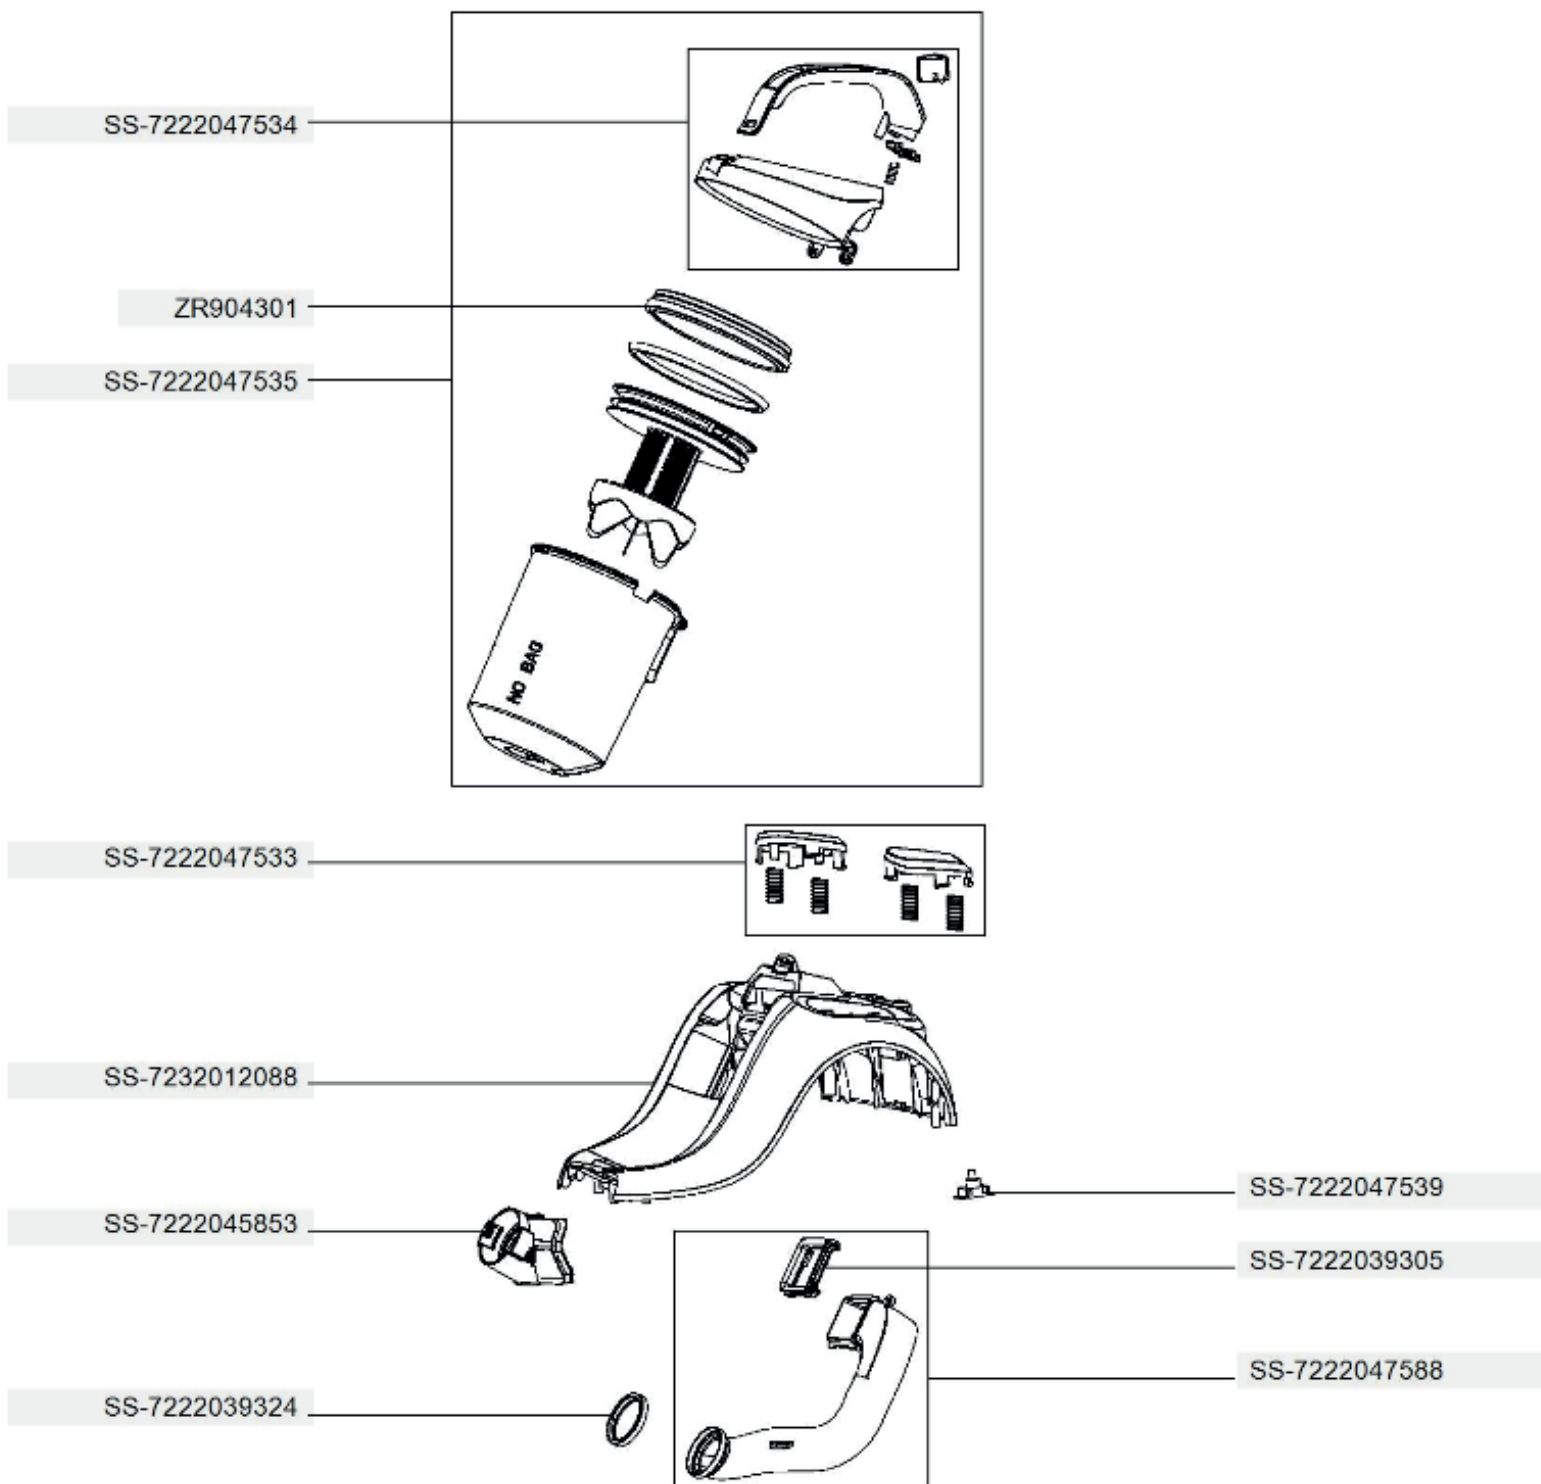

Rowenta

RO2933EA/870

ROWENTA

RO2933EA/870

ZR901001

SS-7235004526

SS-7223035244

SS-7222044564

SS-7222044565

Rowenta

RO2933EA/870

SS-7222039306

SS-7222047538

SS-7222040145

SS-7222047540

SS-7222047541

SS-7222047542

SS-7222044561

SS-7223032764

SS-7222047543

SS-7222047544

SS-7222039537

SS-7222044566

SS-7222045856

SS-7222045855

ZR904301

SS-7222047545

ZR904301