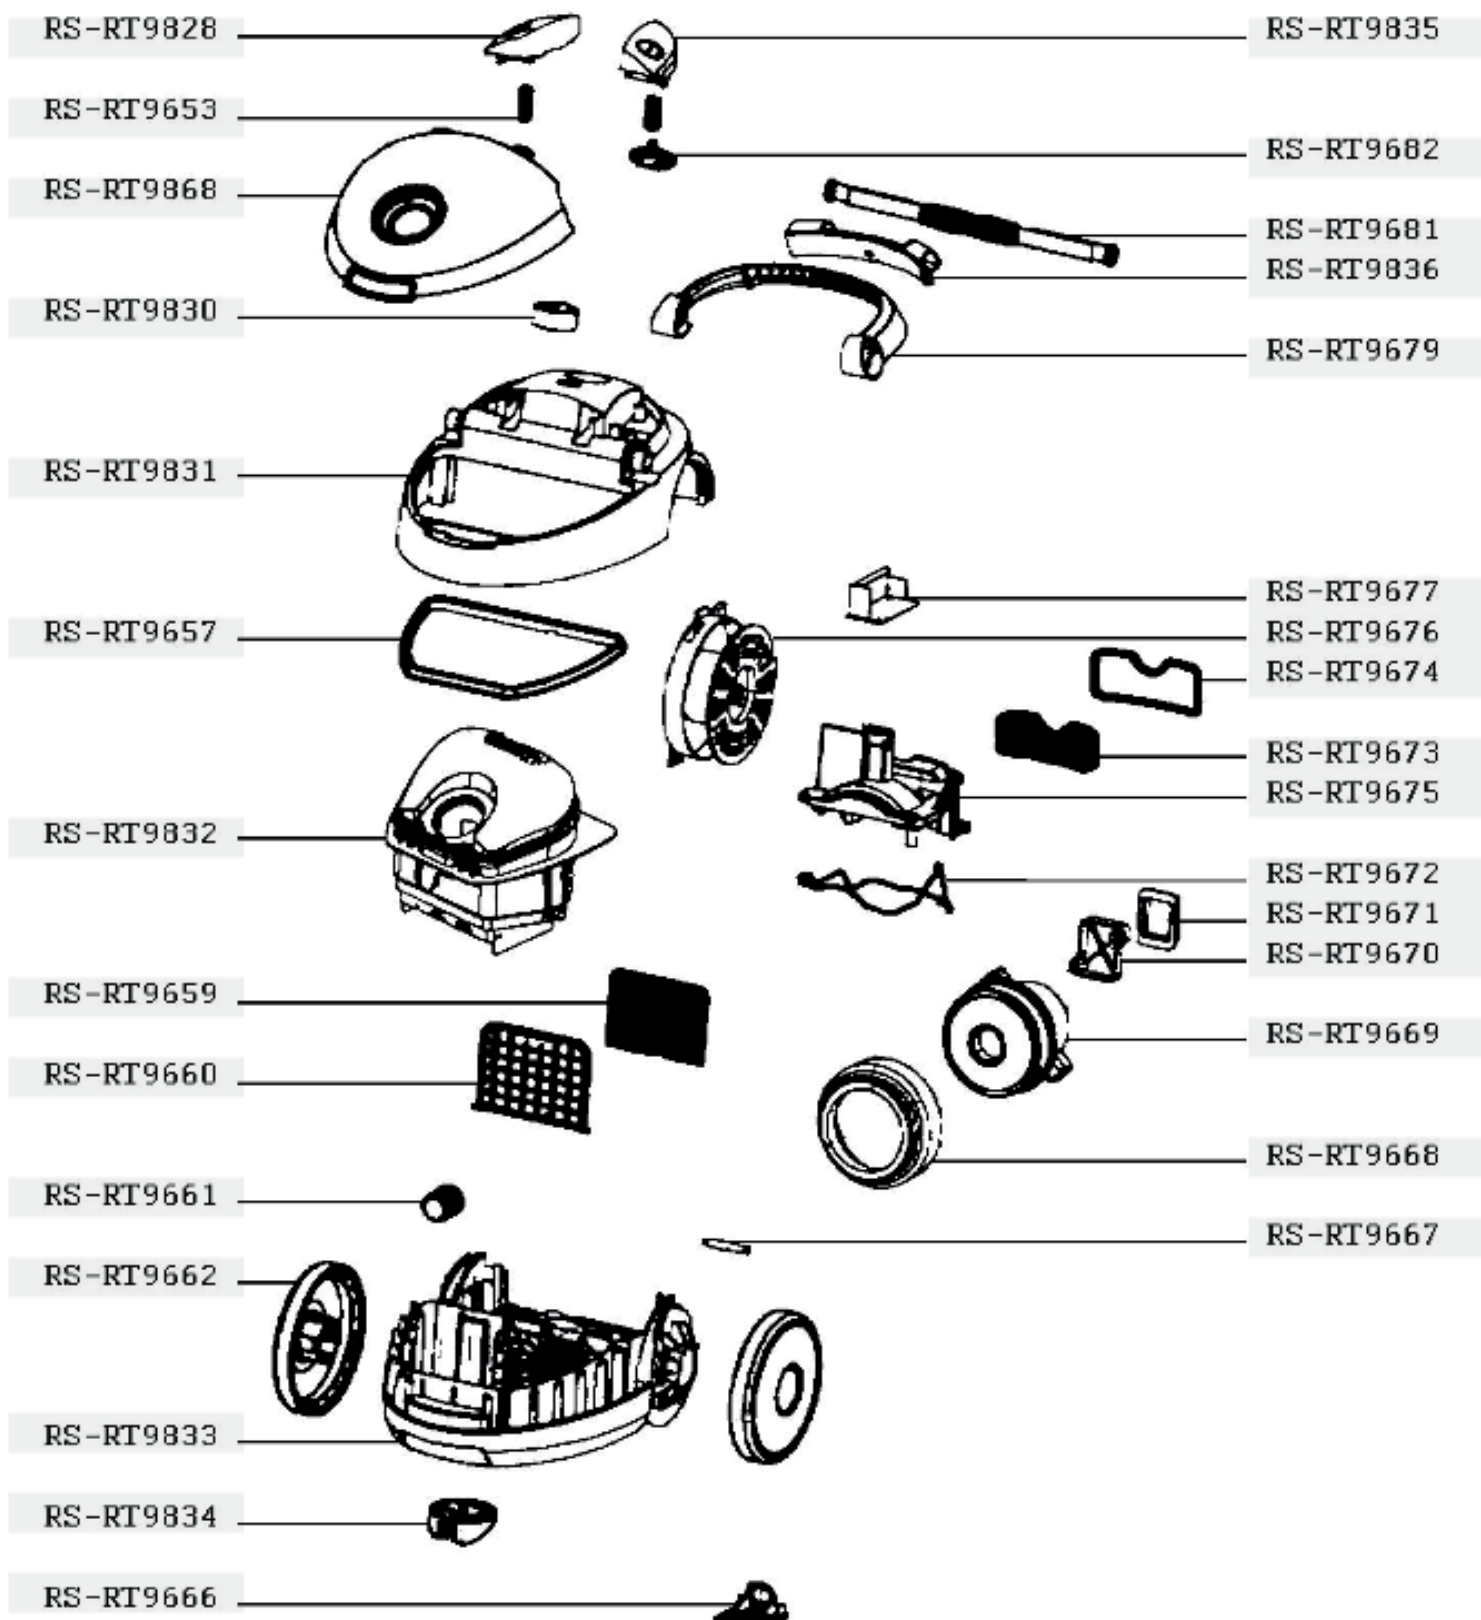

RO342701/4Q0

Rowenta

RO342701/4Q0

RS-RT9683

RS-RT9681

RS-RT9087

RS-RT9827

RS-RT9533