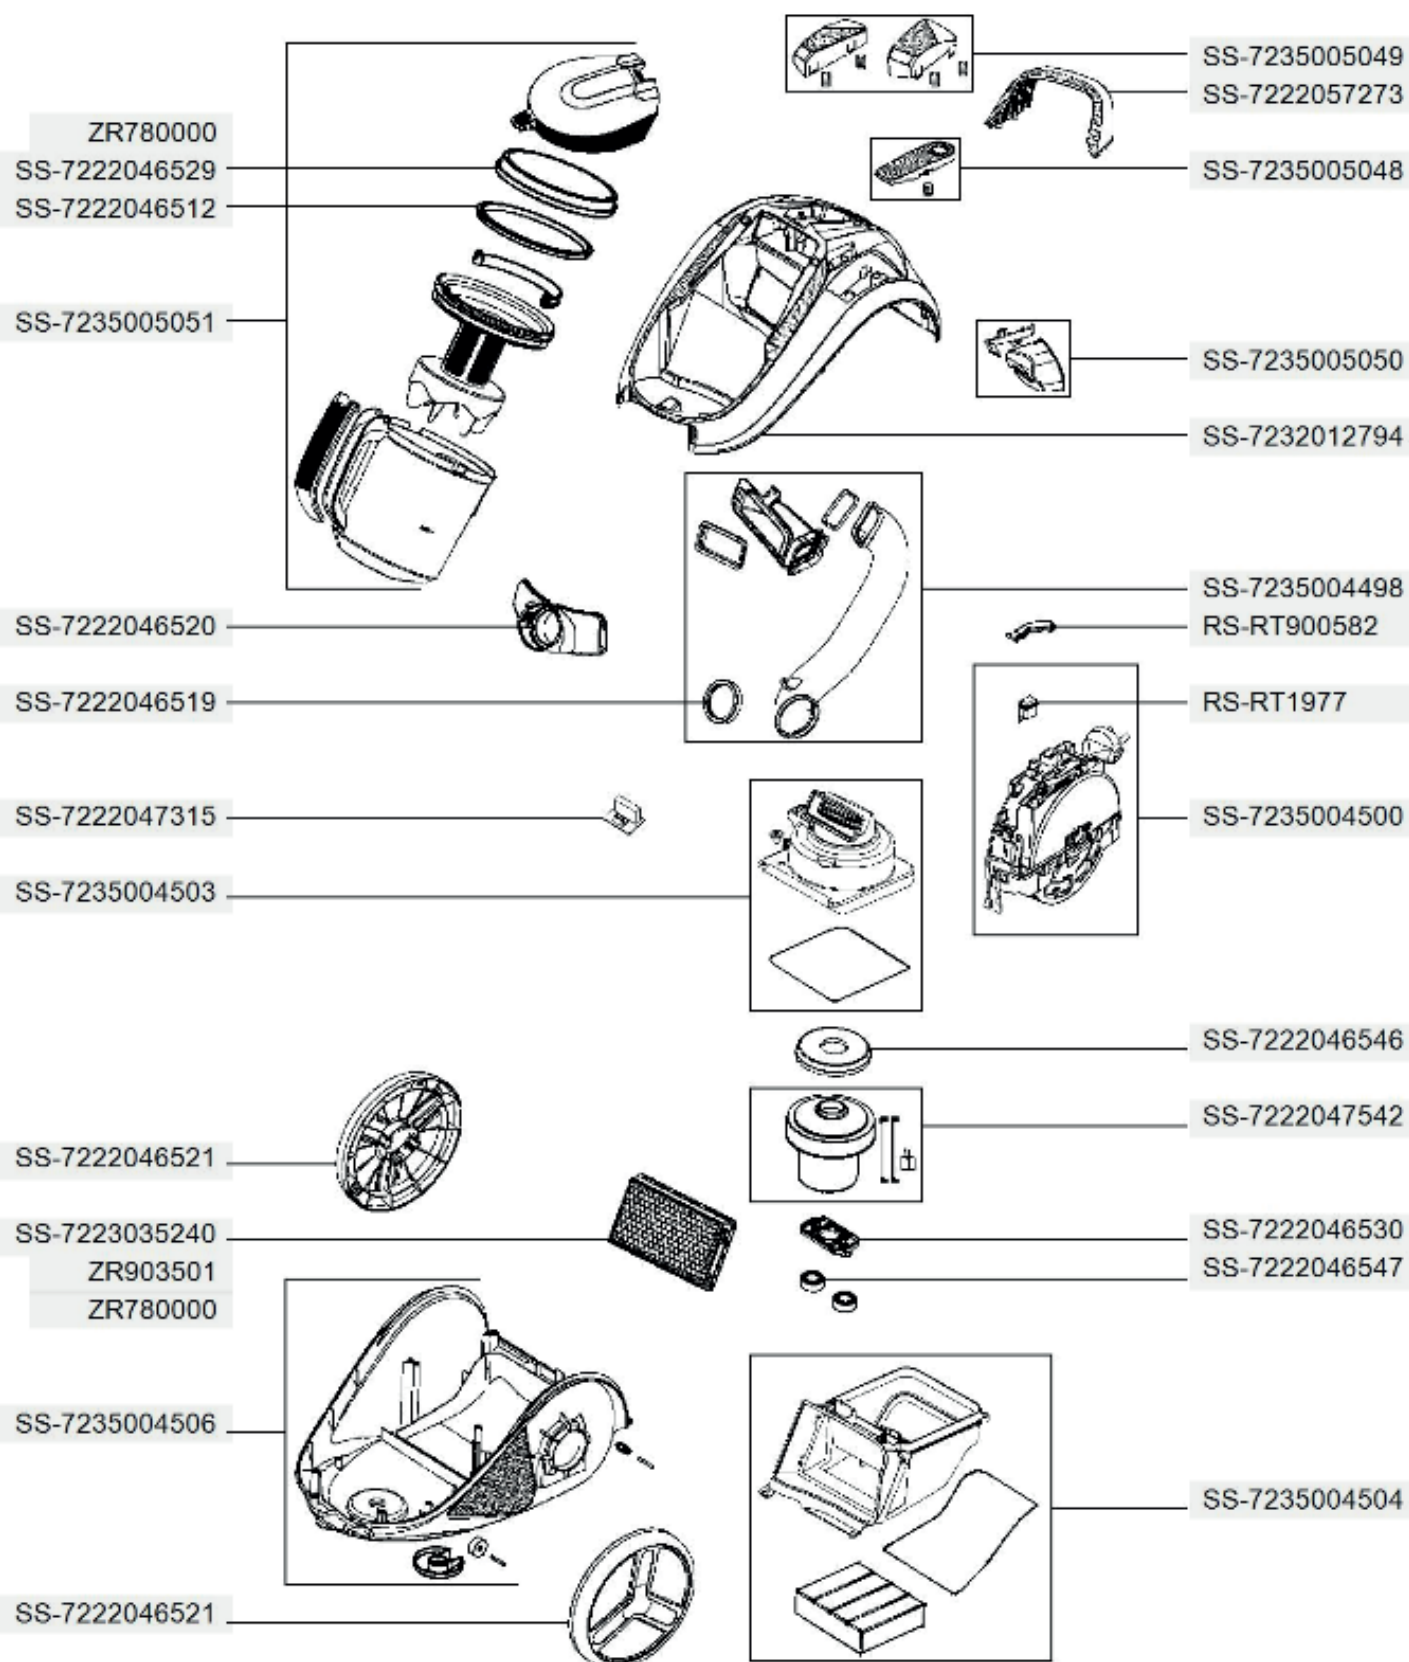

RO4B11EA/870

Rowenta

RO4B11EA/870

SS-7223035243

SS-7223035244

SS-7223035245