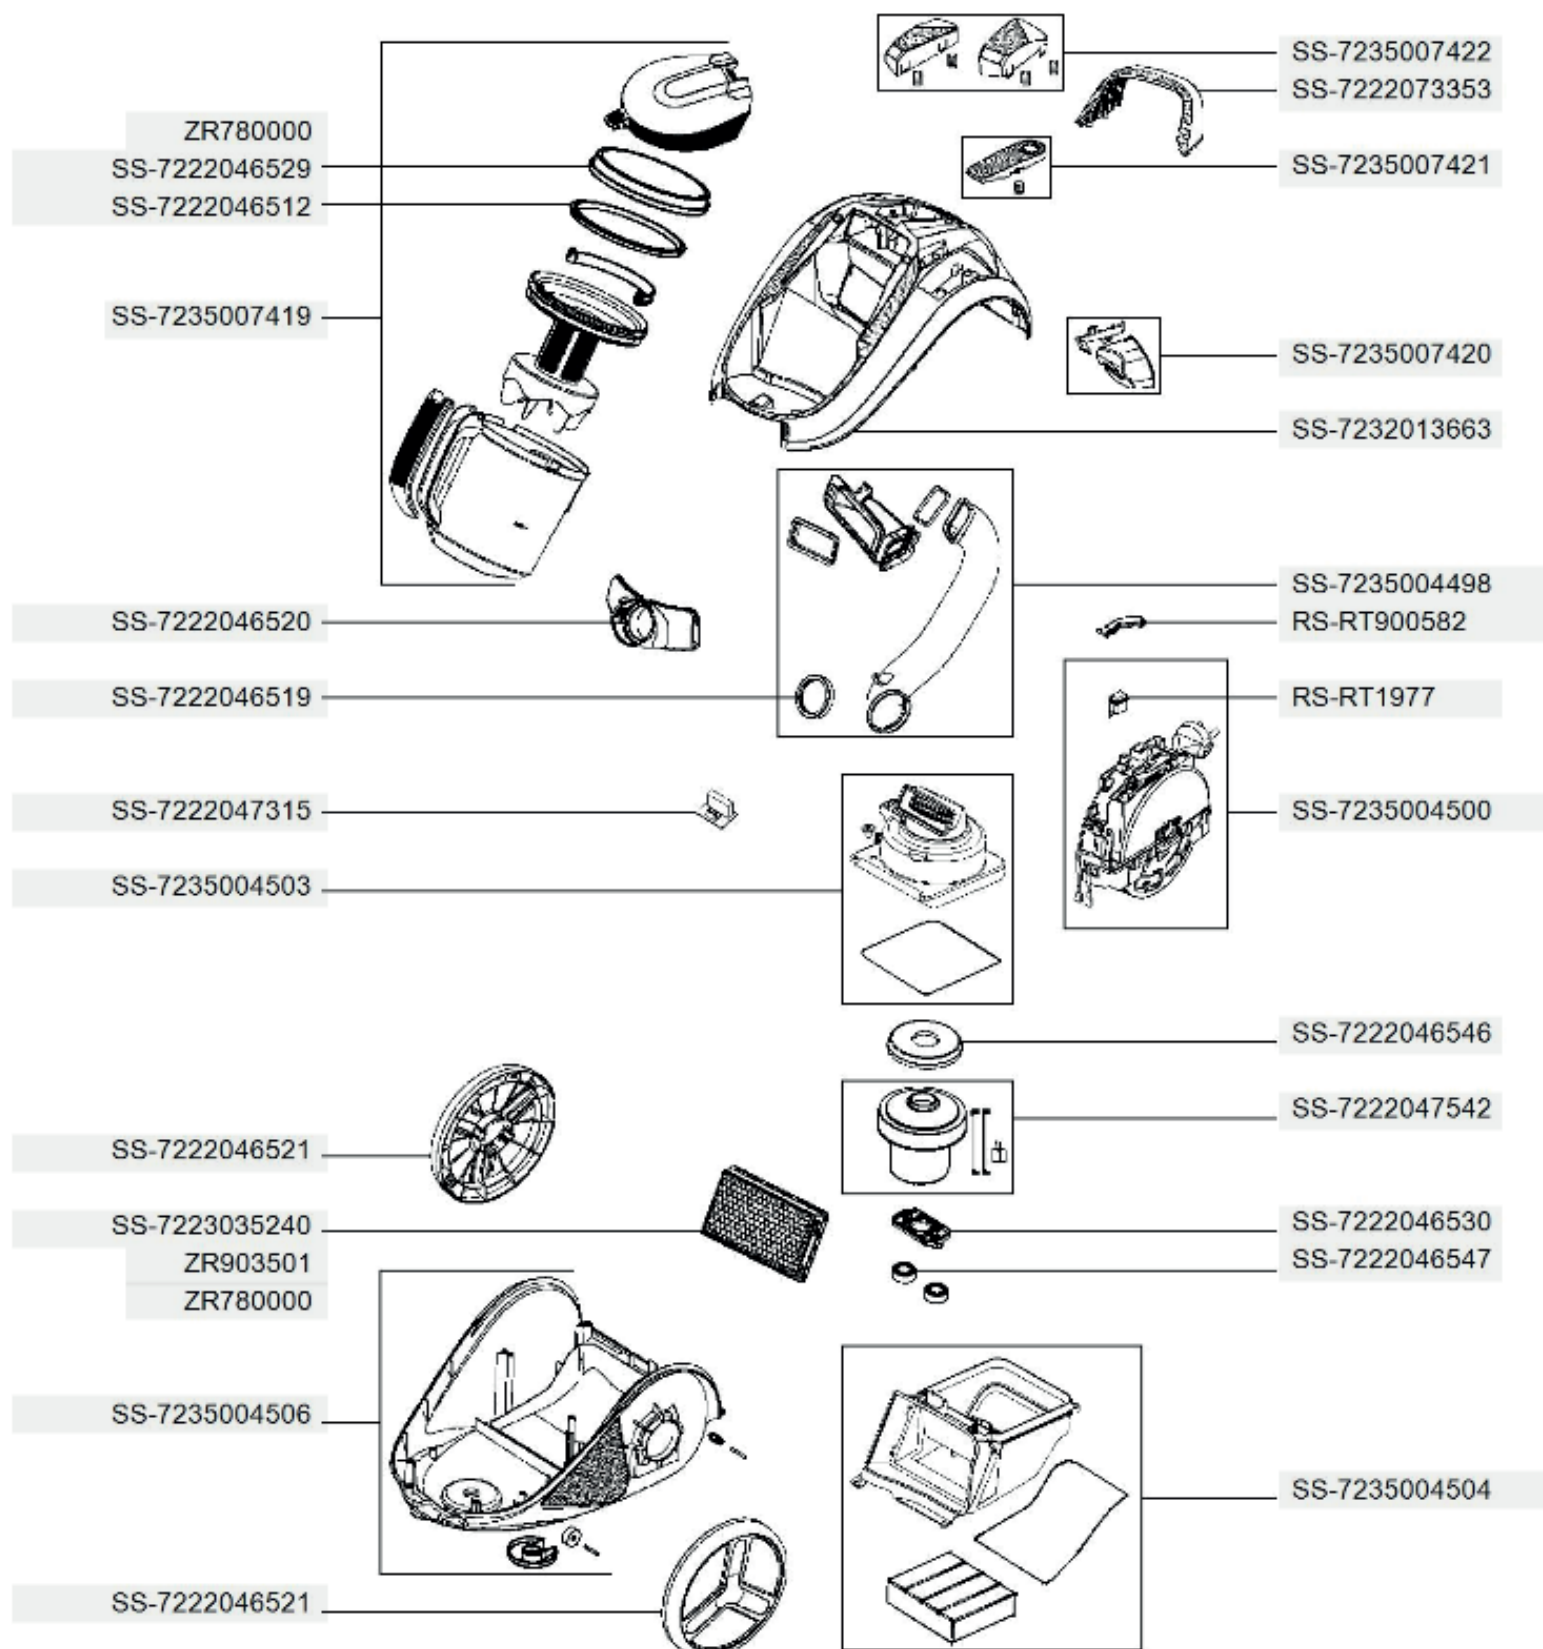

Rowenta

RO4B23EA/870

Rowenta

RO4B23EA/870

ZR901001

SS-7223035244

SS-7223035245

SS-7223035243