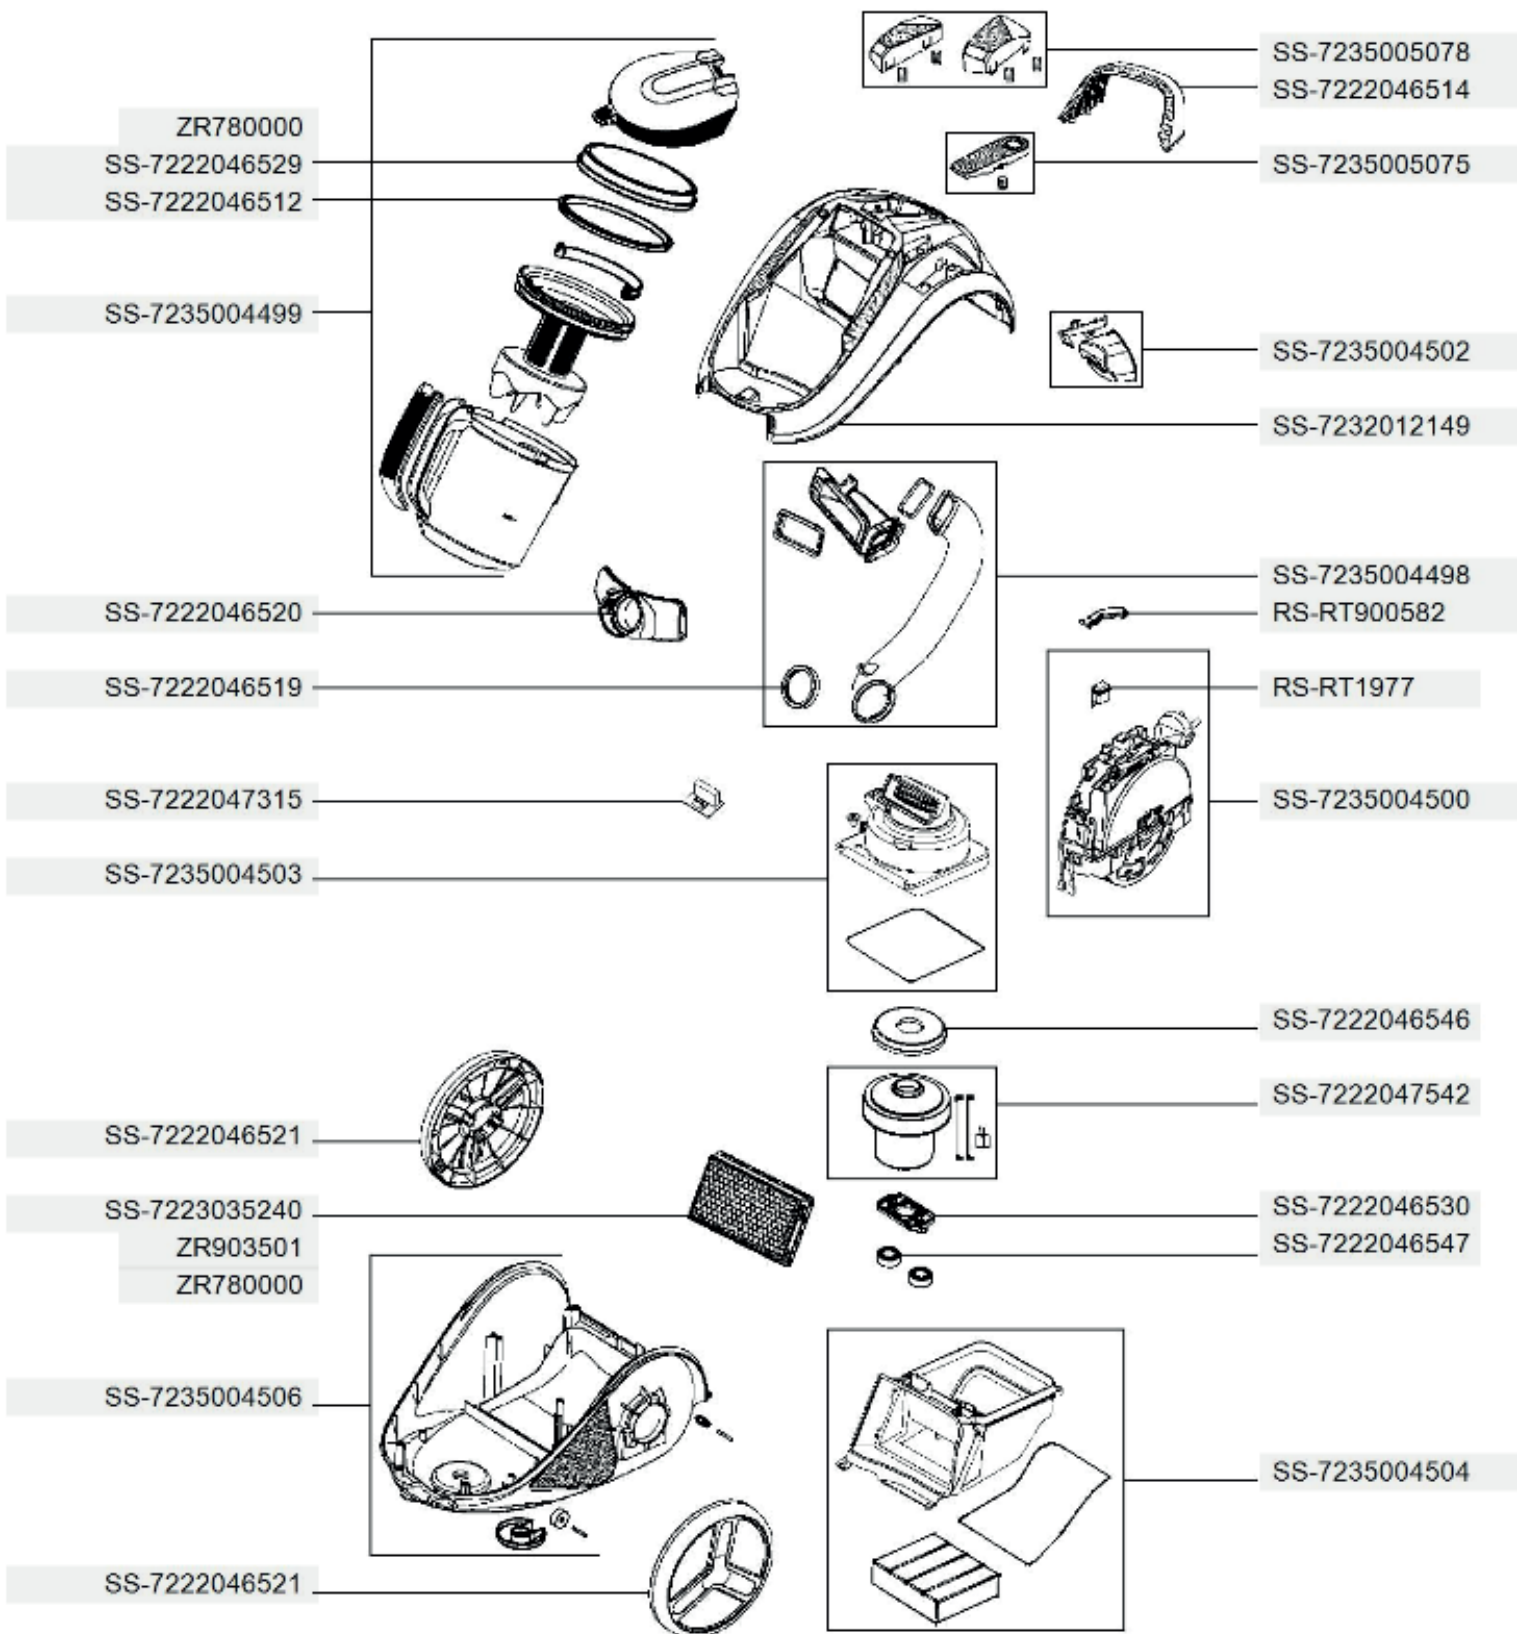

RO4B75EA/870

Rowenta

RO4B75EA/870

ZR901001

SS-7222044569

SS-7223035244

SS-7223035245

SS-7222044565

SS-7223035243

ZR900601

ZR902901