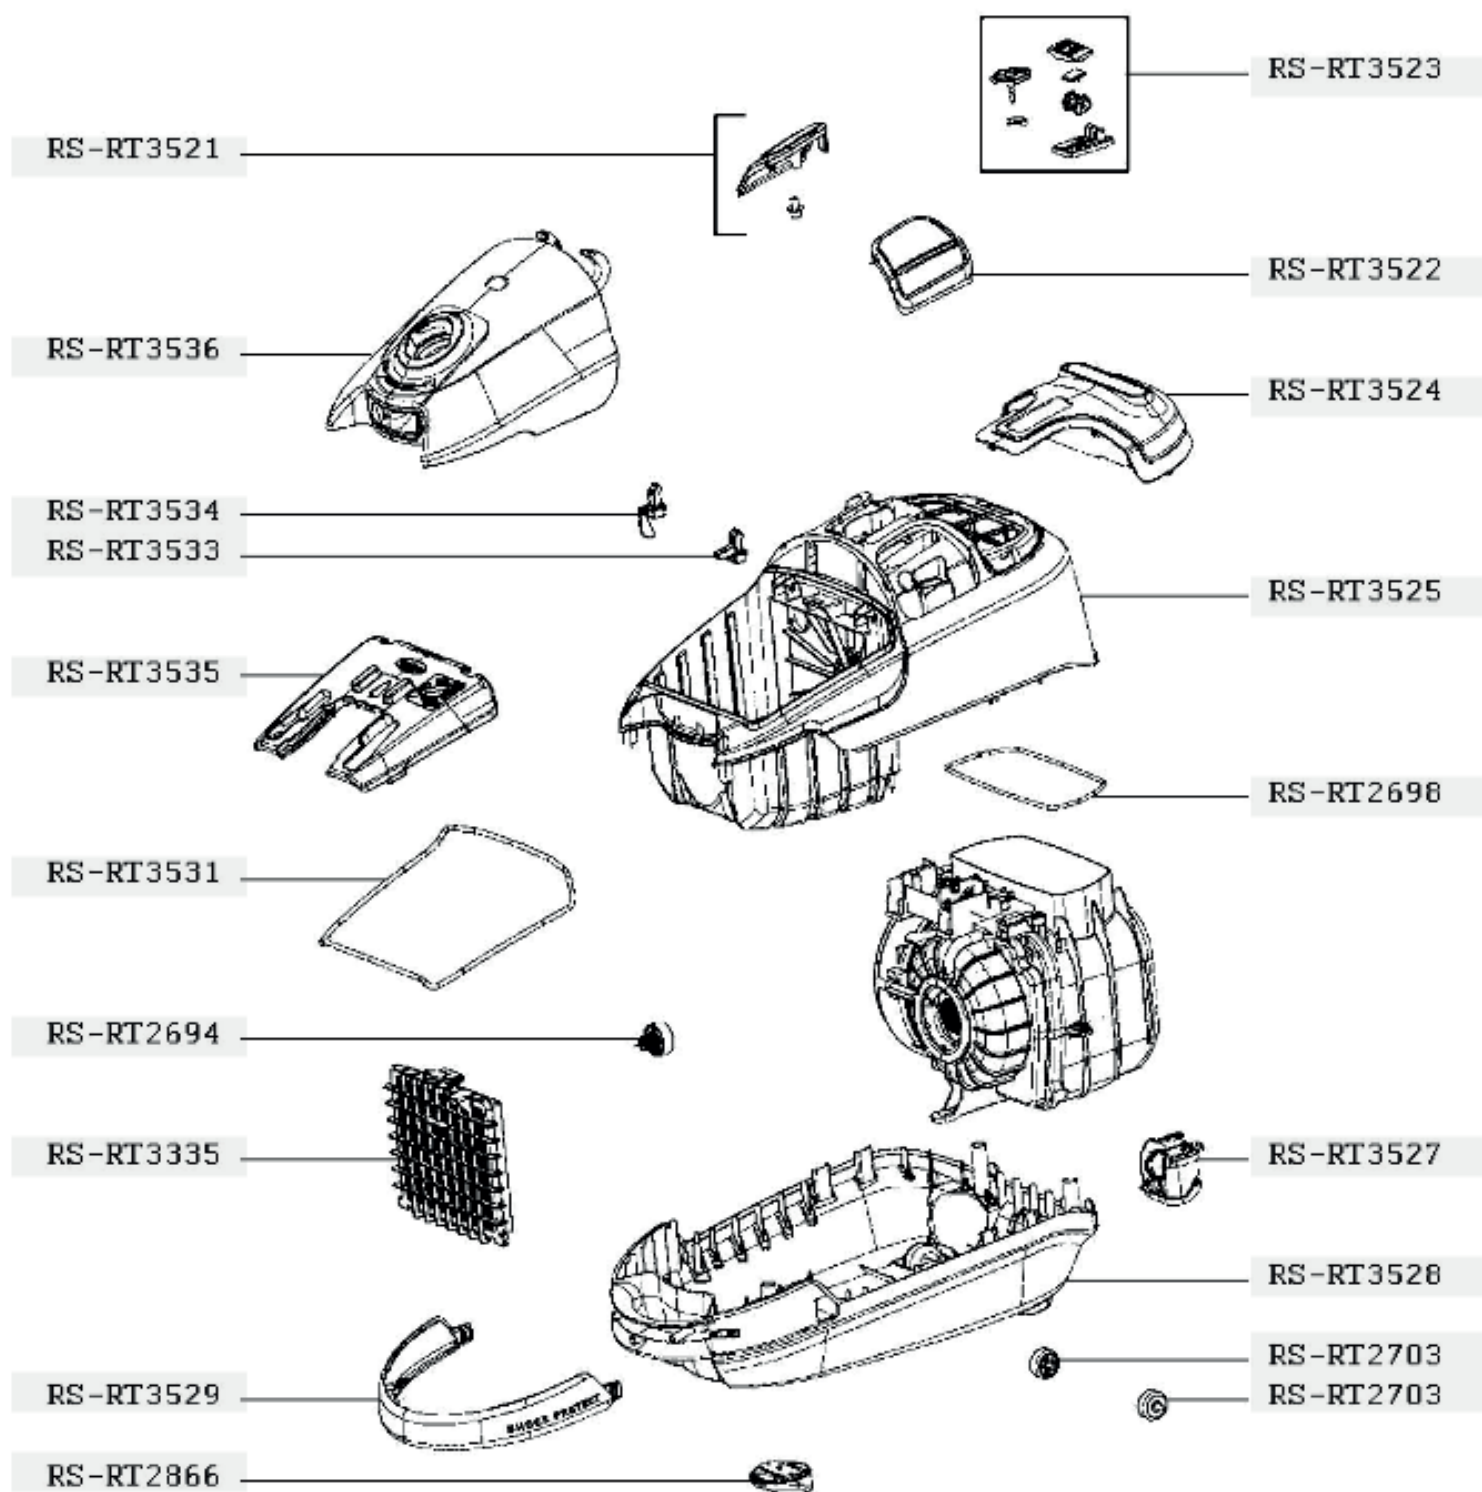

RO583301/410

Rowenta

RO583301/410

Rowenta

# RO583301/410