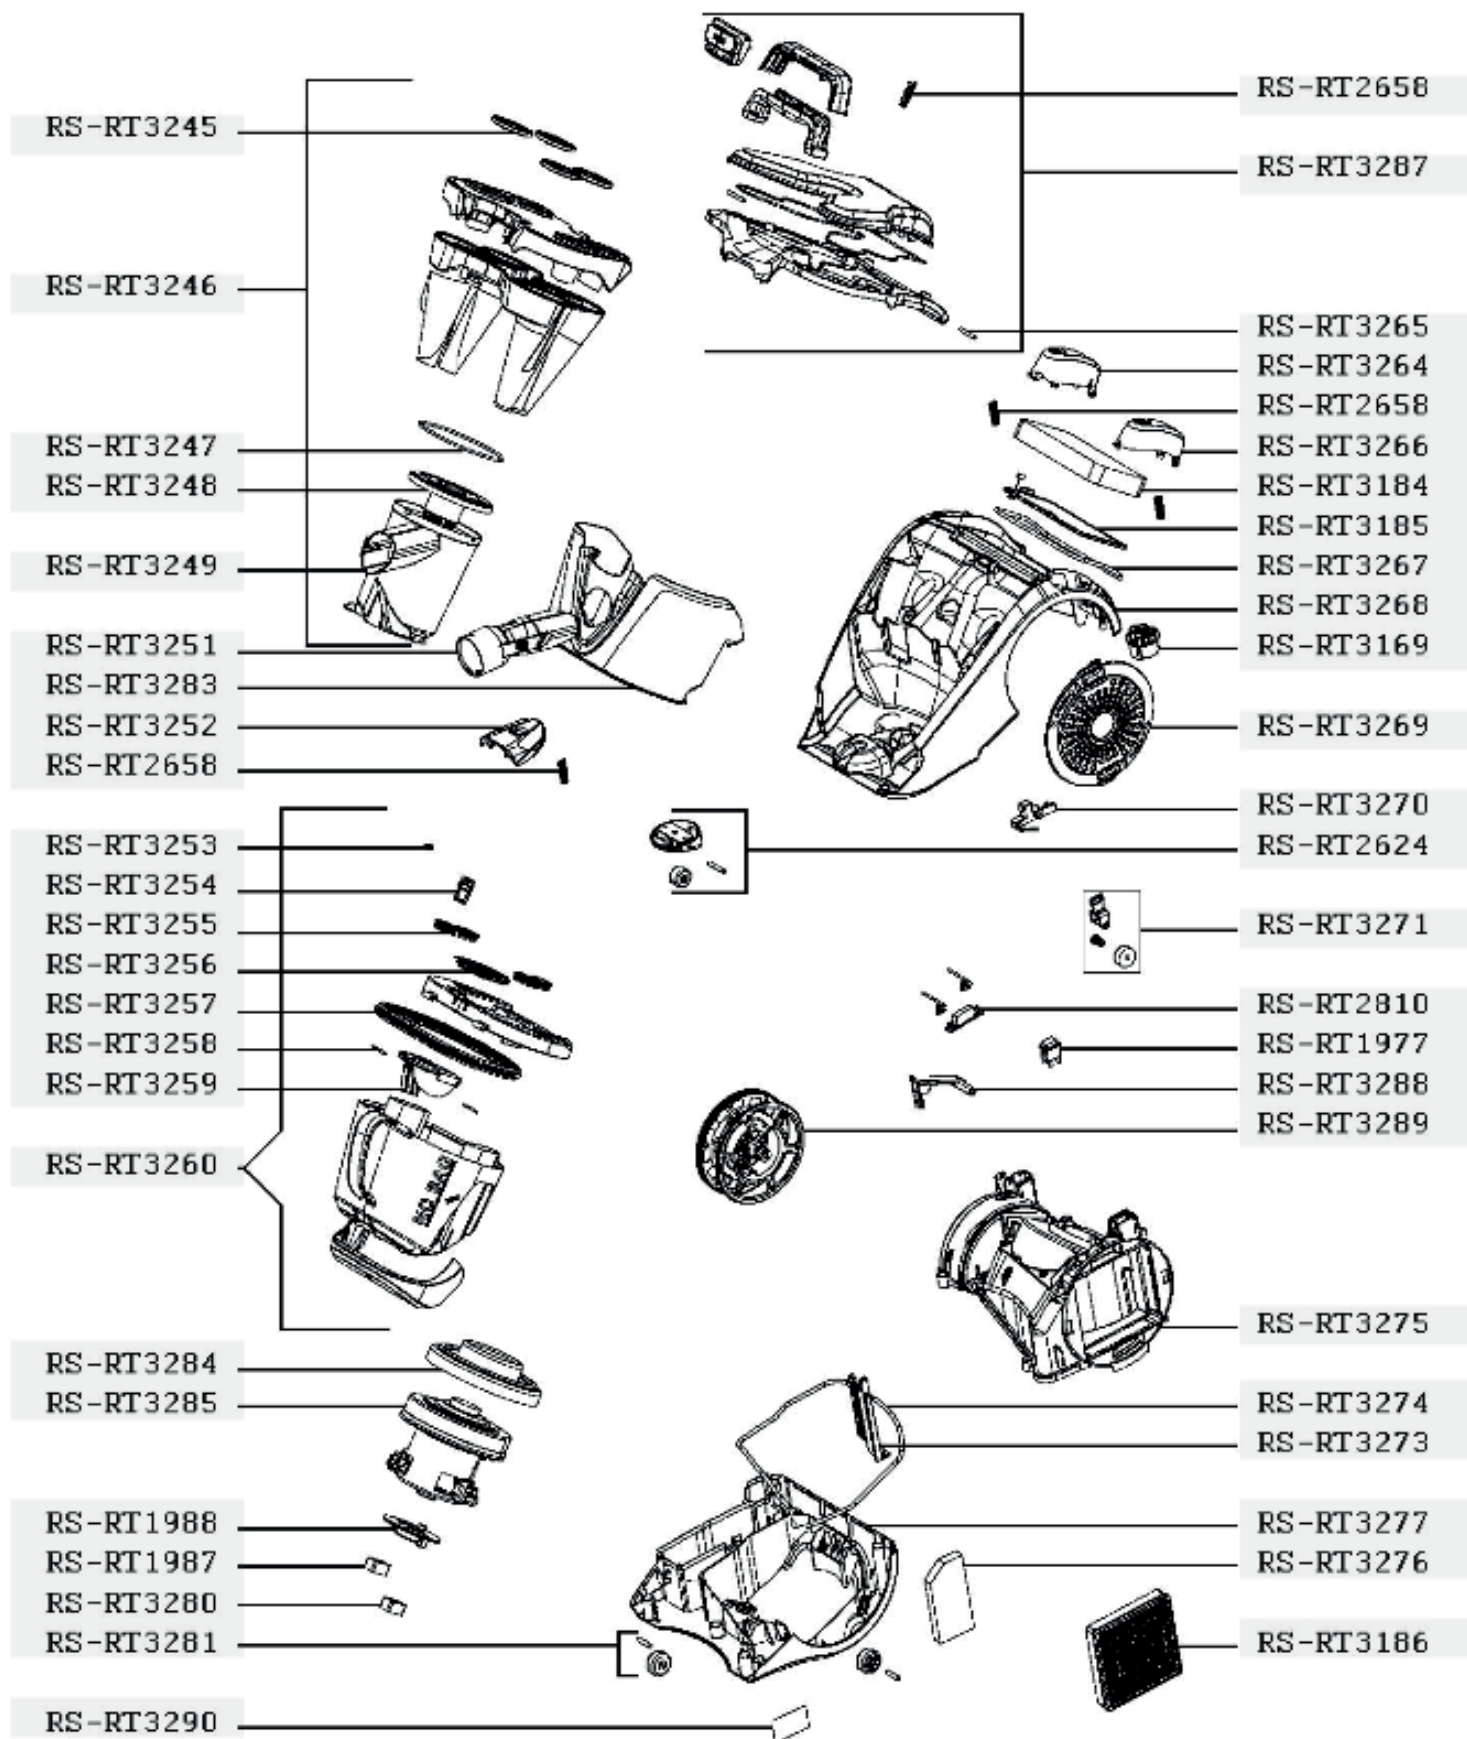

RO664301/410

Rowenta

RO664301/410

RS-RT2503

RS-RT3278

RS-RT3251

RS-RT2317

RS-RT3130

RS-RT3279

RS-RS8185

RS-RT1941
ZR001801

RS-RT3131