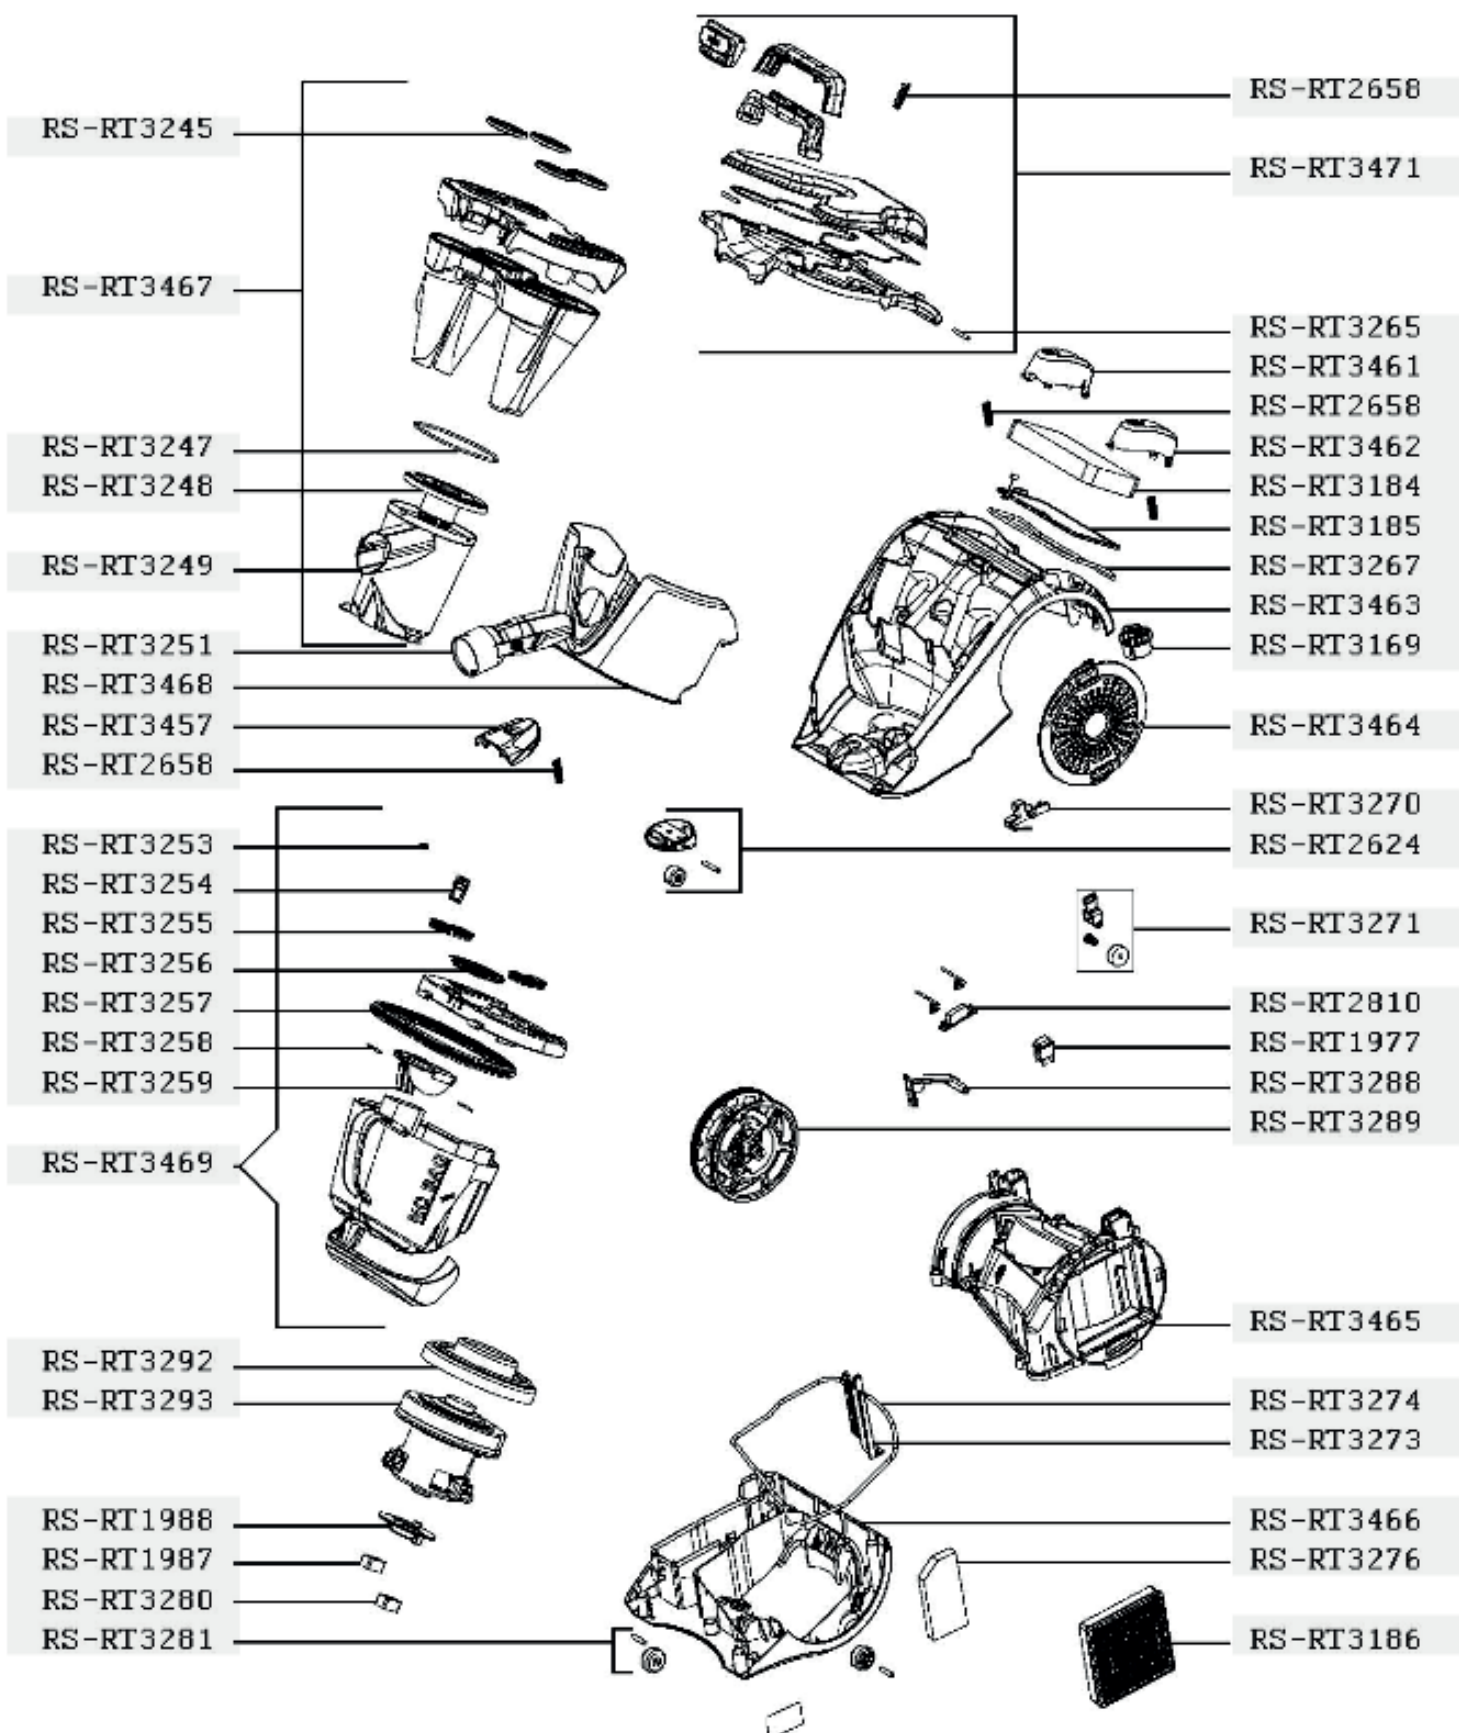

RO668201/410

Rowenta

RO668201/410

RS-RT2503

RS-RT3278

RS-RT3251

RS-RT3130

RS-RT3279

RS-RS8185

RS-RT2442

RS-RT1941
ZR001801

RS-RT1410