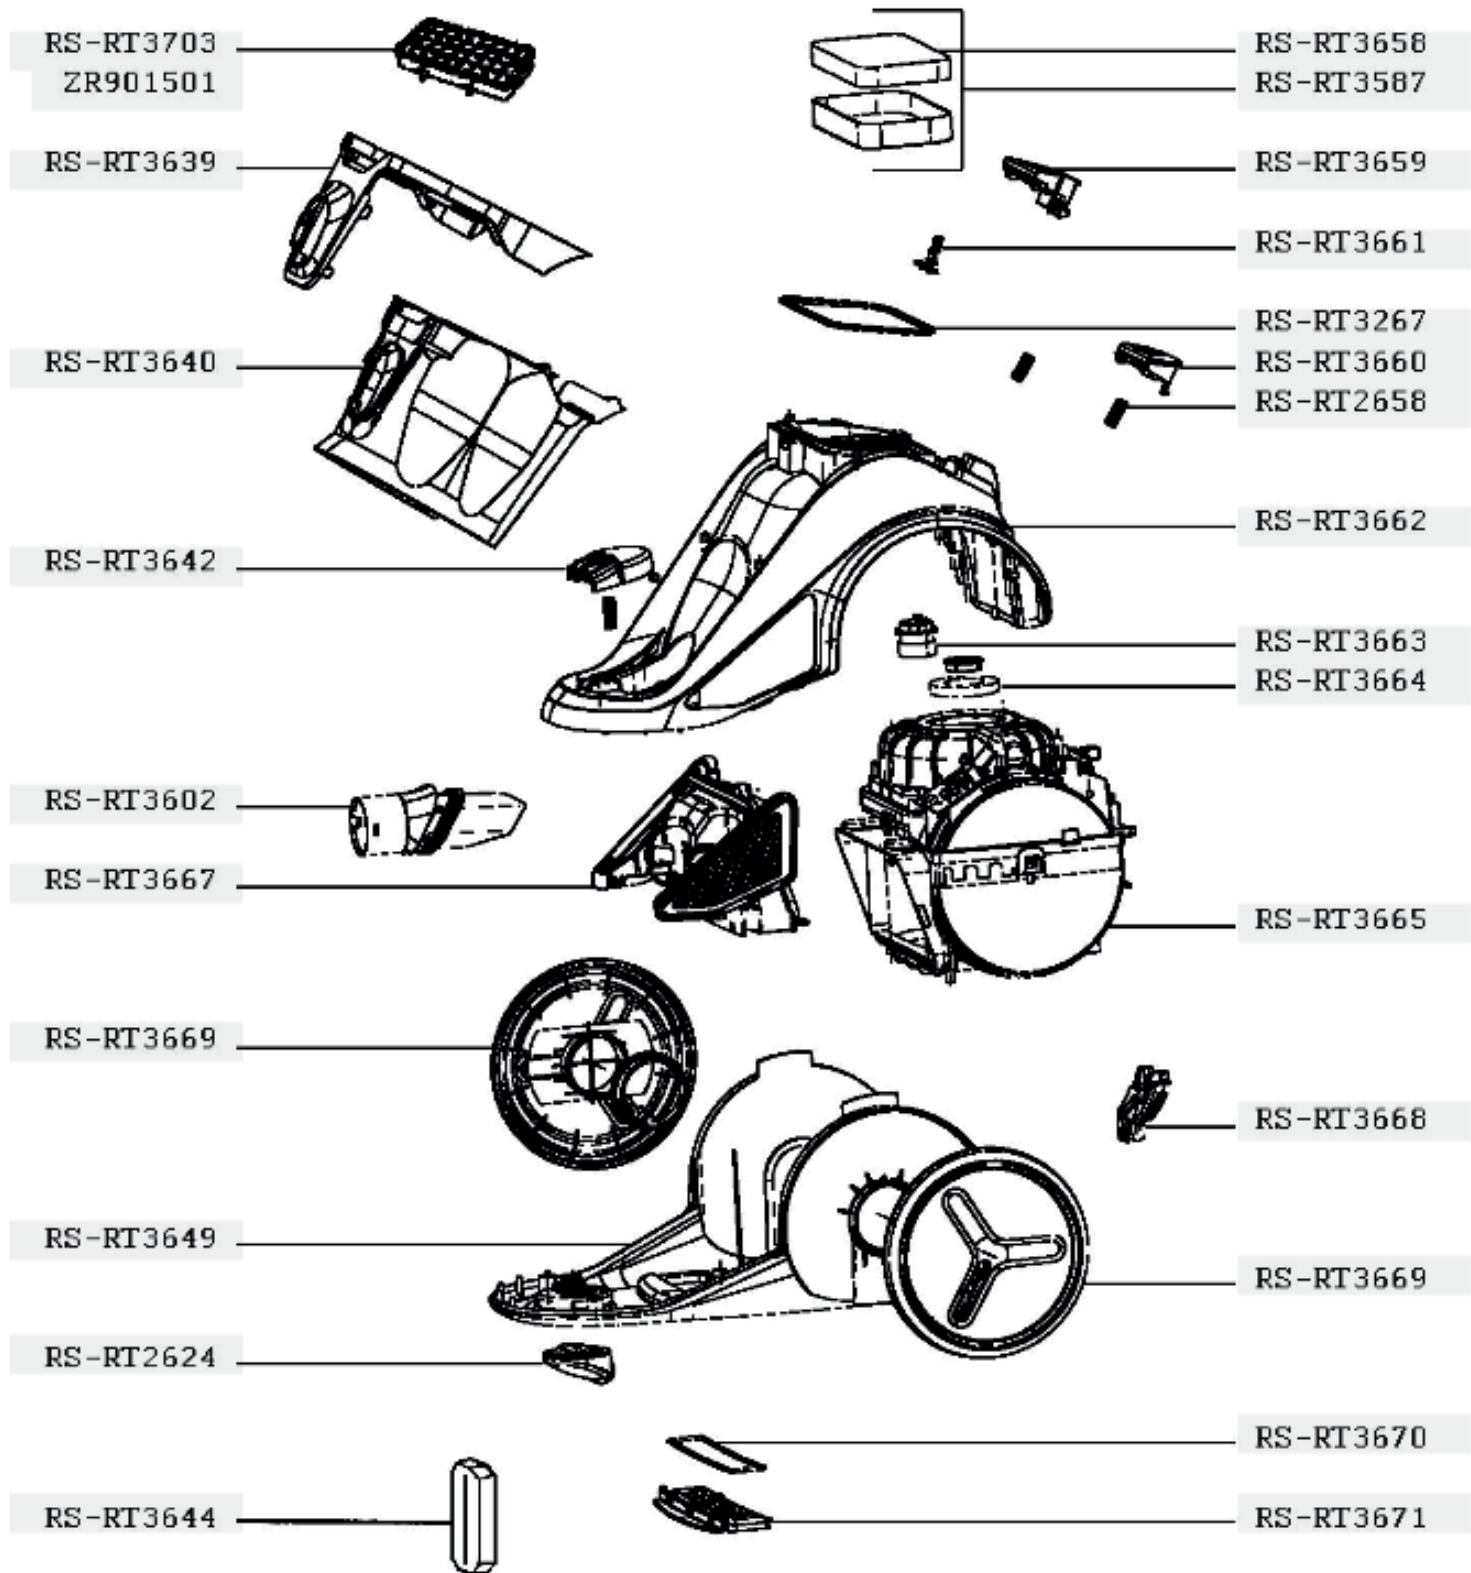

RO812311/410

Rowenta

RO812311/410

**Rowenta**

# RO812311/410

ROWENTA

RO812311/410

RS-2230001826  
RS-RT3415

RS-RT3601

RS-RT3602

RS-RT3511

RS-RT3421