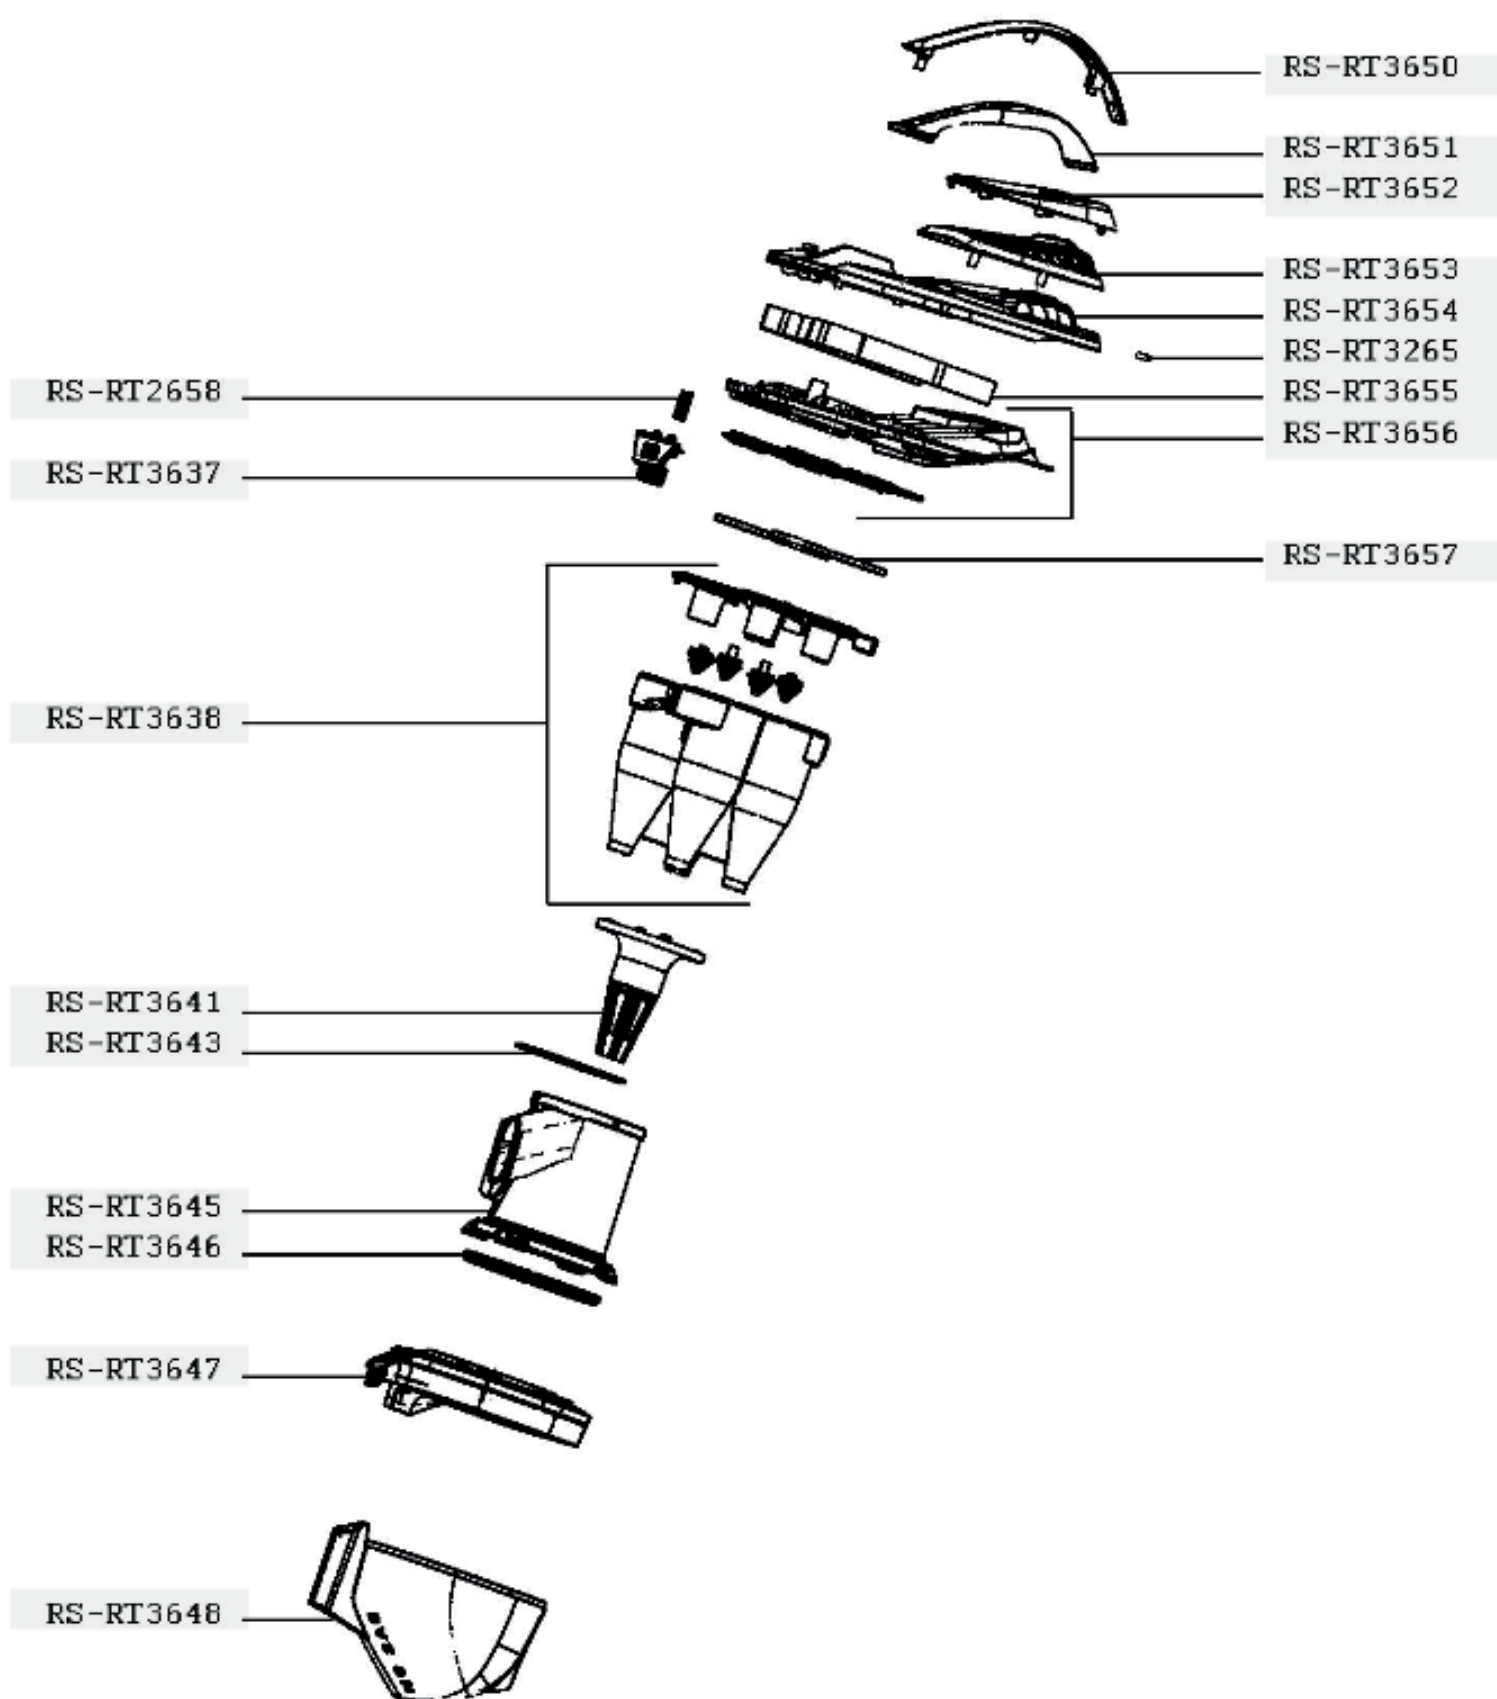

RO812311/410

Rowenta

RO812311/410

**Rowenta**

# RO812311/410

ROWENTA

RO812311/410

RS-2230001826  
RS-RT3415

RS-RT3601

RS-RT3602

RS-RT3511

RS-RT3421