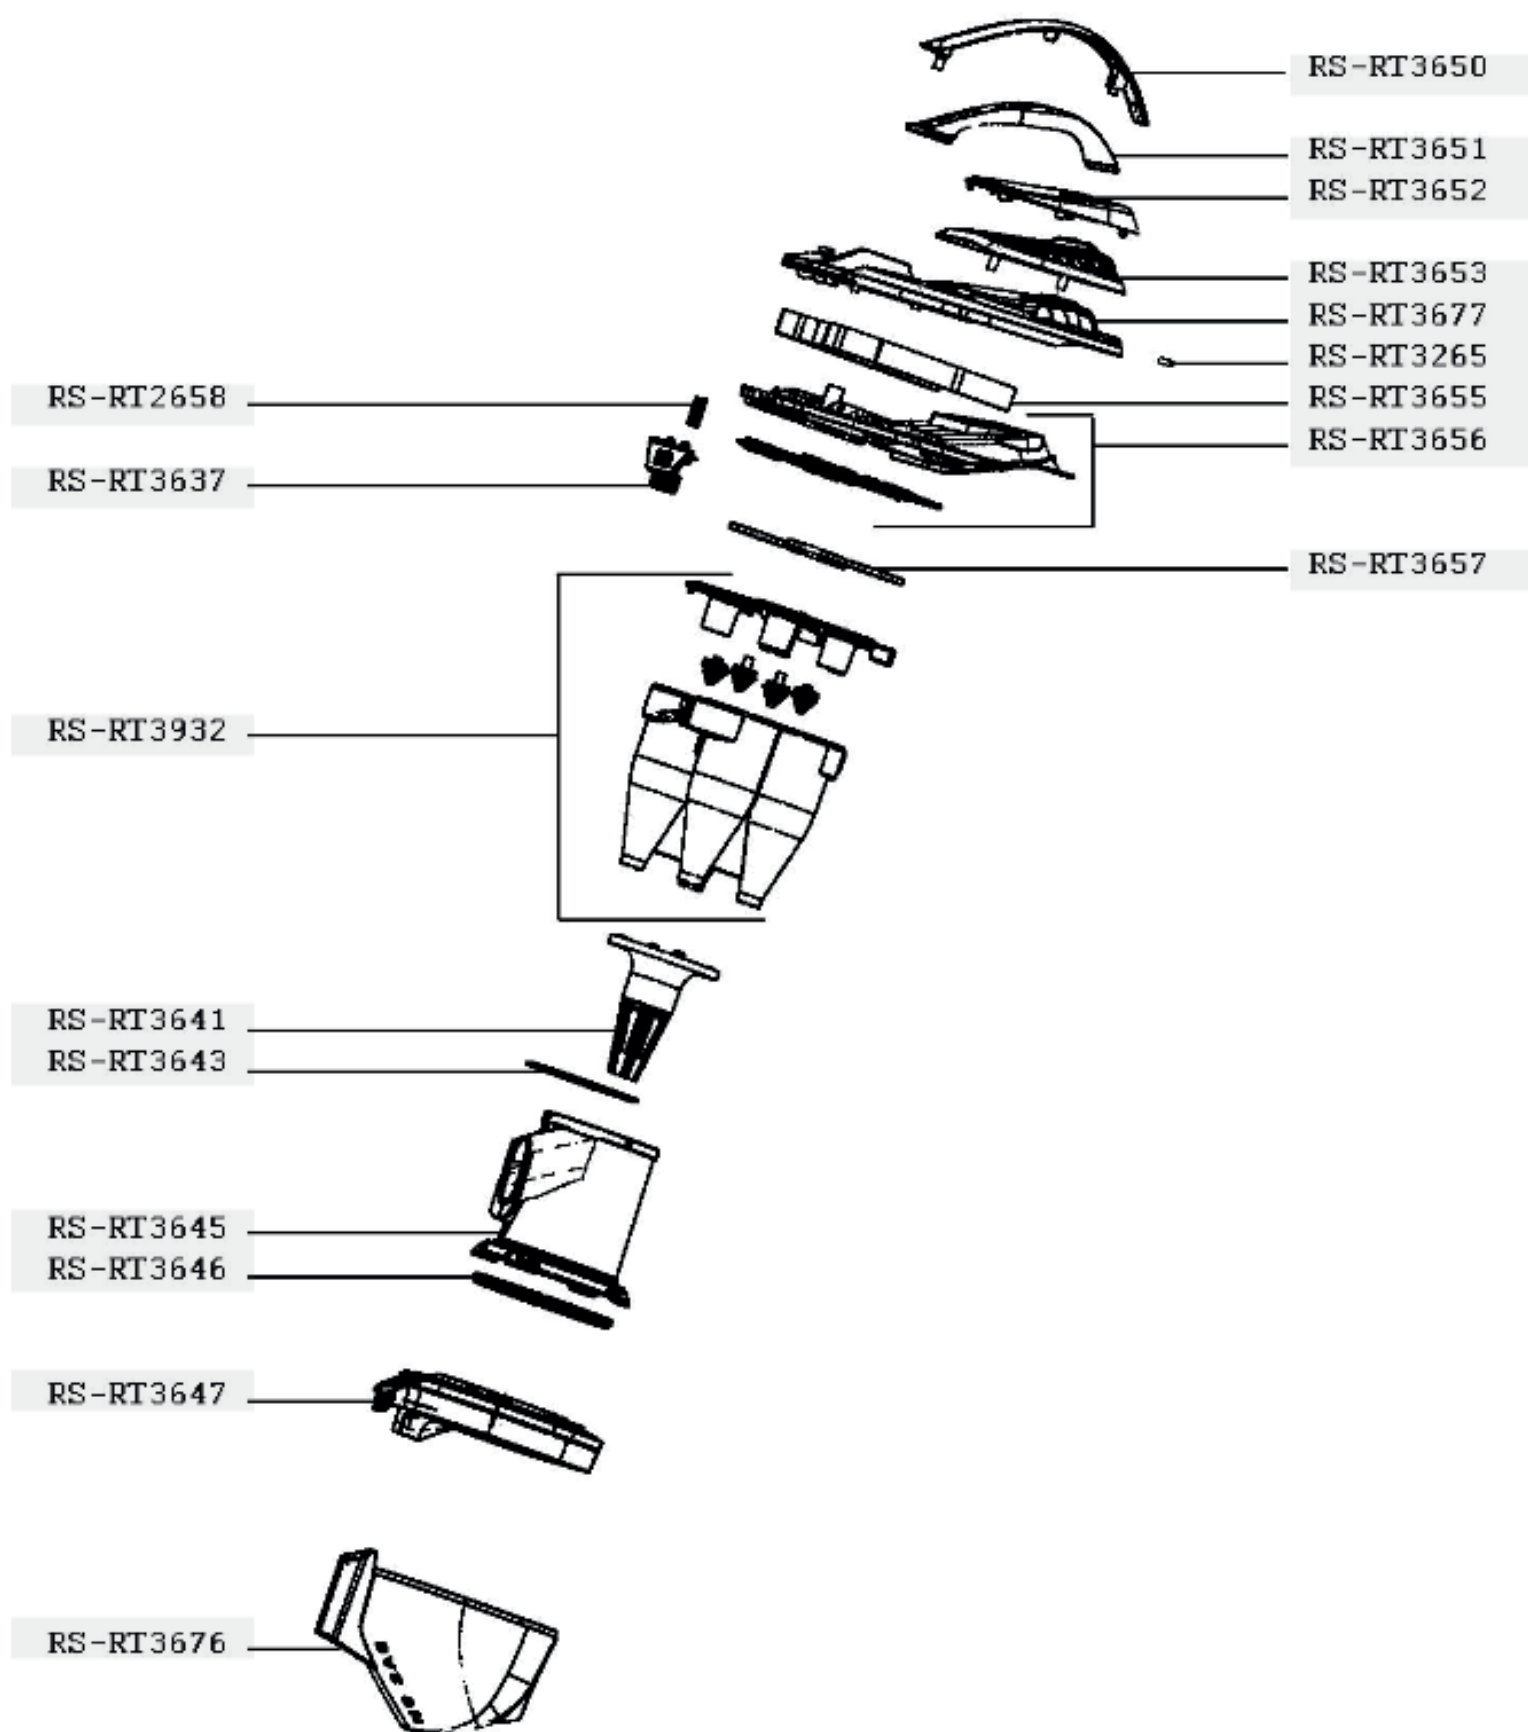

RO822111/410

Rowenta

# RO822111/410

Rowenta

RO822111/410

RS-2230001826

RS-RT3415

RS-RT3601

RS-RT3602

RS-RT3513

RS-RT3417

RS-RT3511

RS-RT3604

RS-RT3600

RS-RT3421

Rowenta

RO822111/410