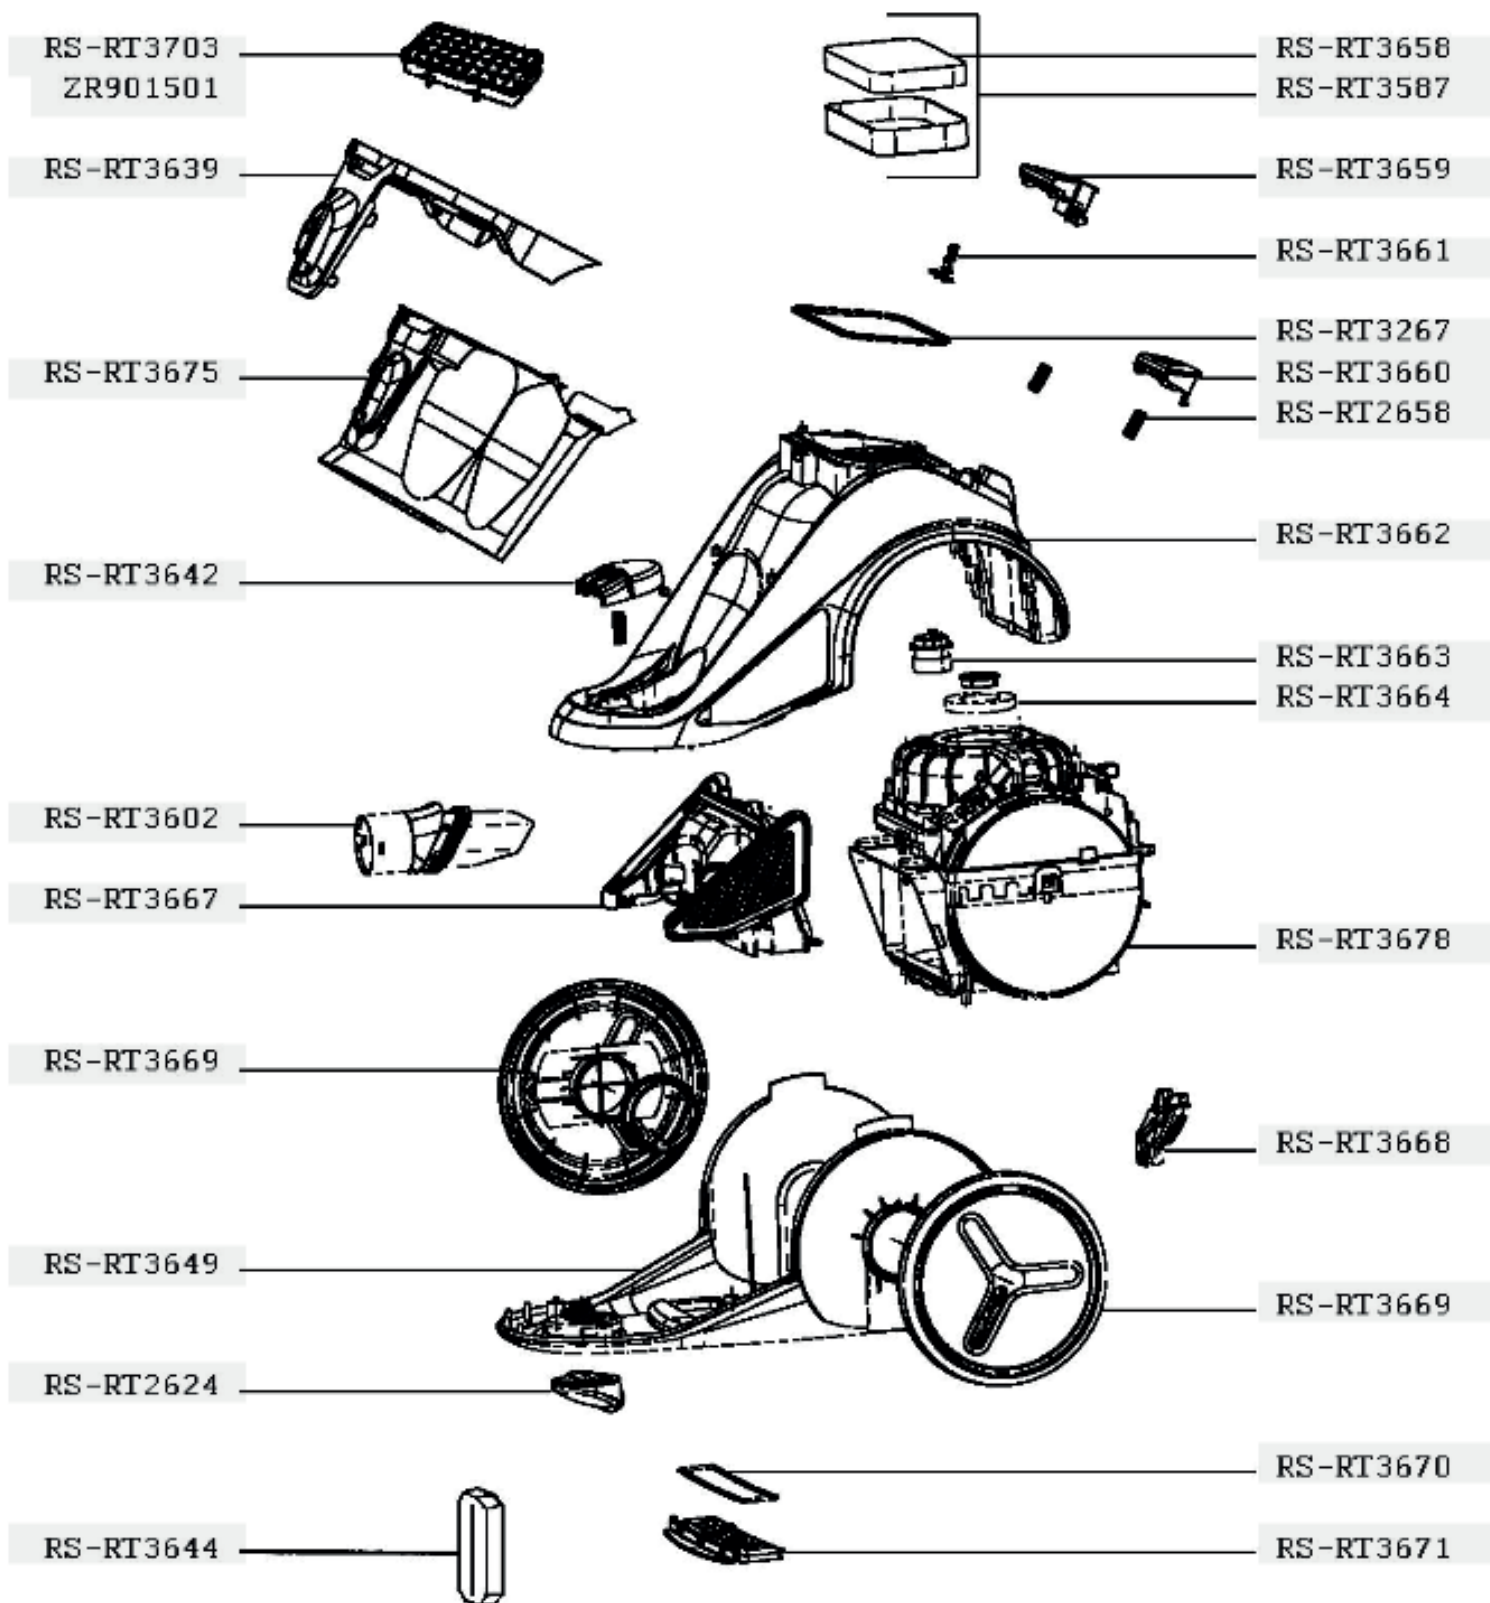

RO822111/410

Rowenta

# RO822111/410

Rowenta

RO822111/410

RS-2230001826

RS-RT3415

RS-RT3601

RS-RT3602

RS-RT3513

RS-RT3417

RS-RT3511

RS-RT3604

RS-RT3600

RS-RT3421

Rowenta

RO822111/410