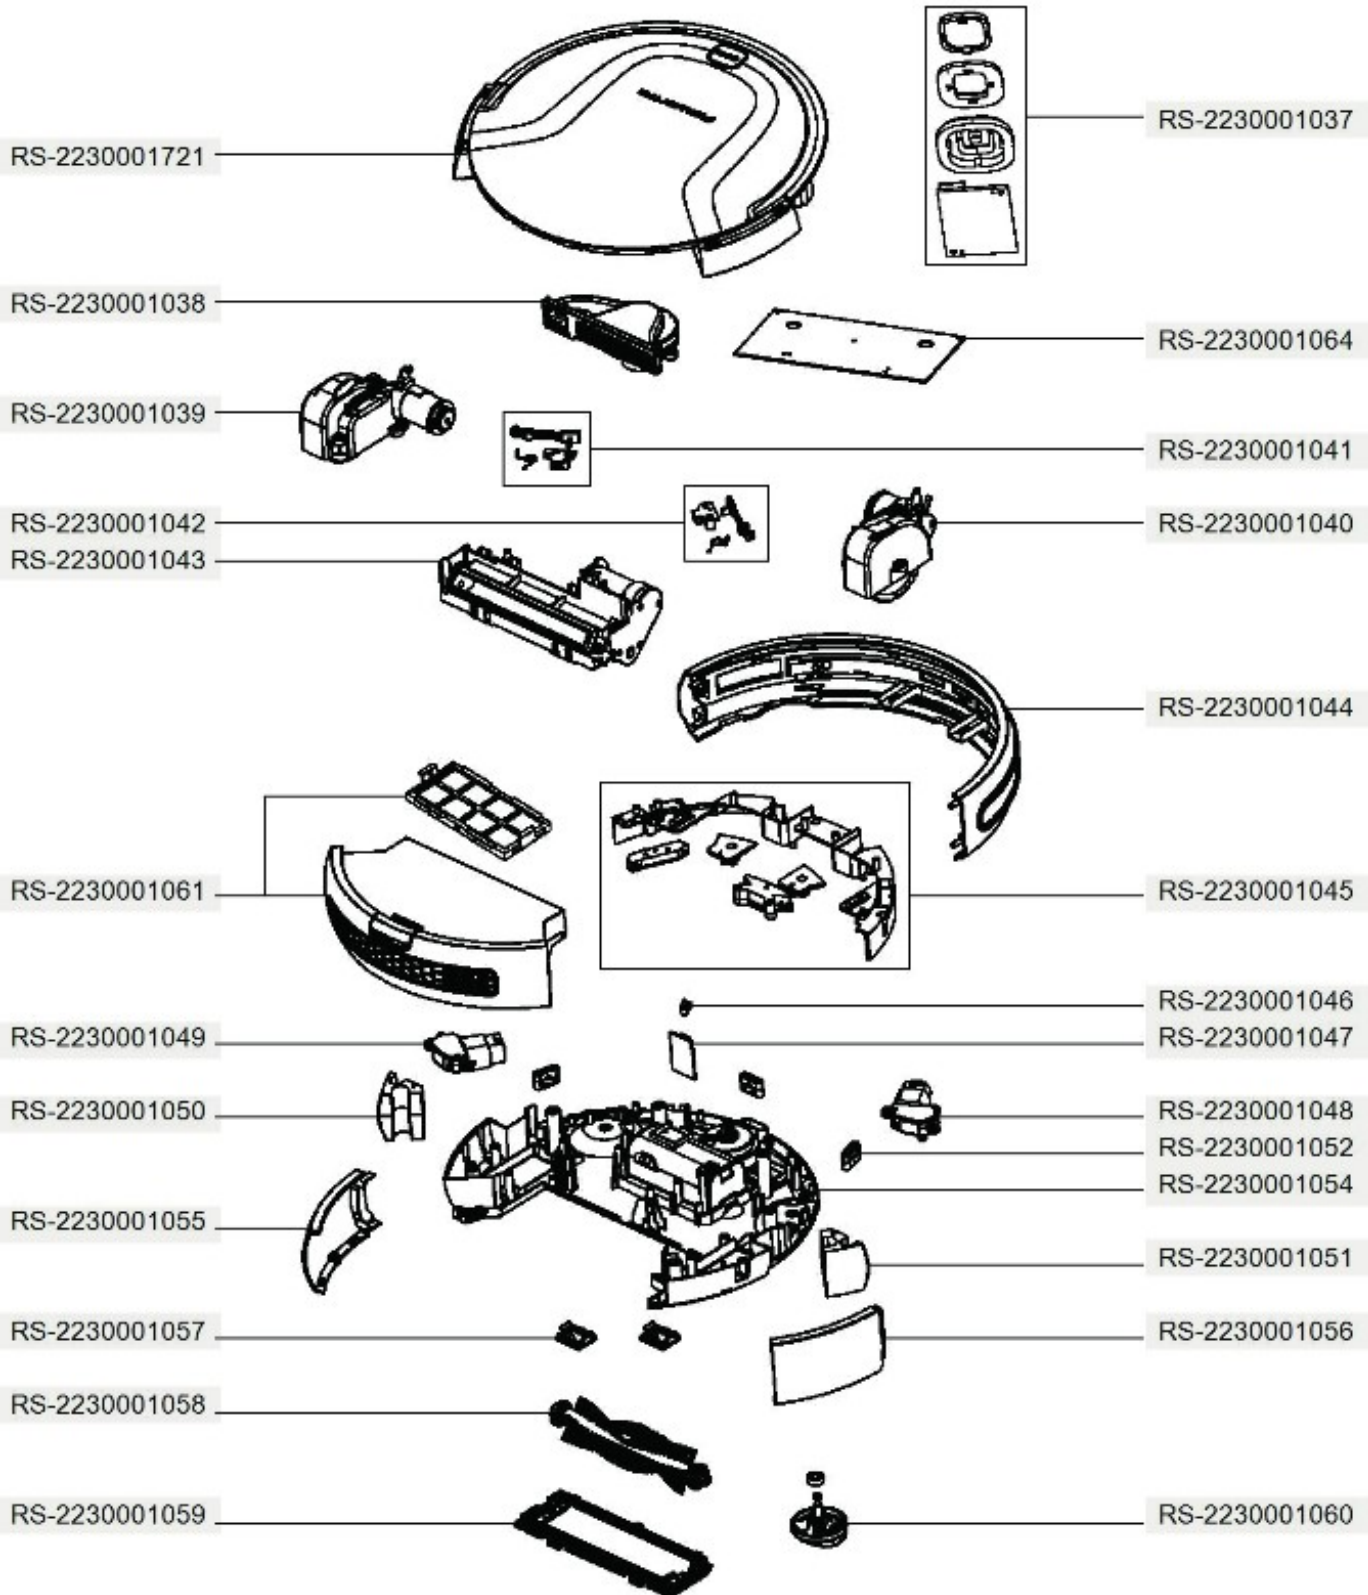

Rowenta

RR6825WH/NS0

Rowenta

RR6825WH/NS0

RS-RT900910

RS-RT900911

RS-RT900867

RS-RT900866

RS-2230001065

ZR690101