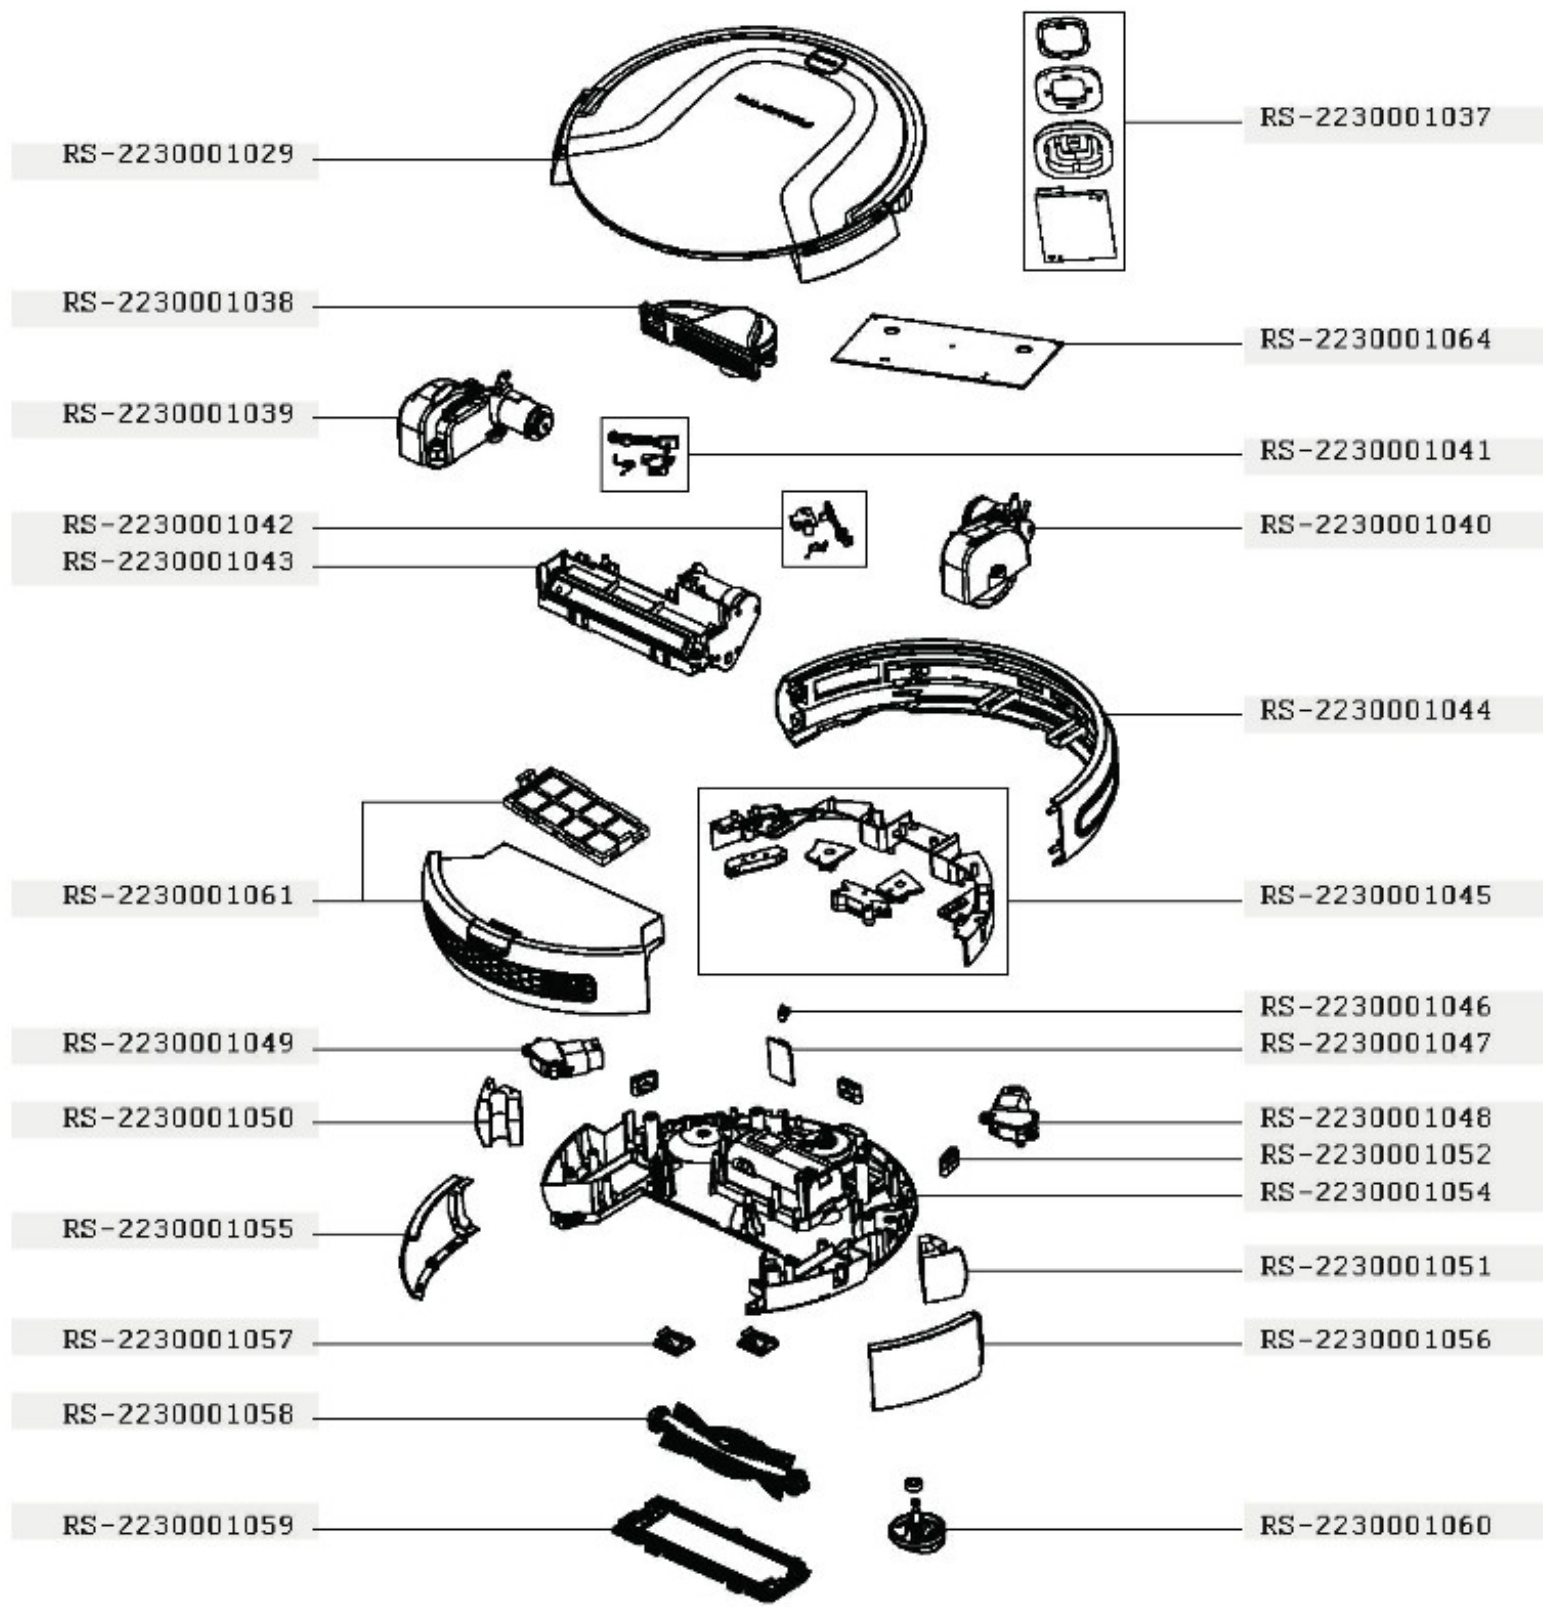

Rowenta

RR6925WH/NS0

ROWENTA

RR6925WH/NS0