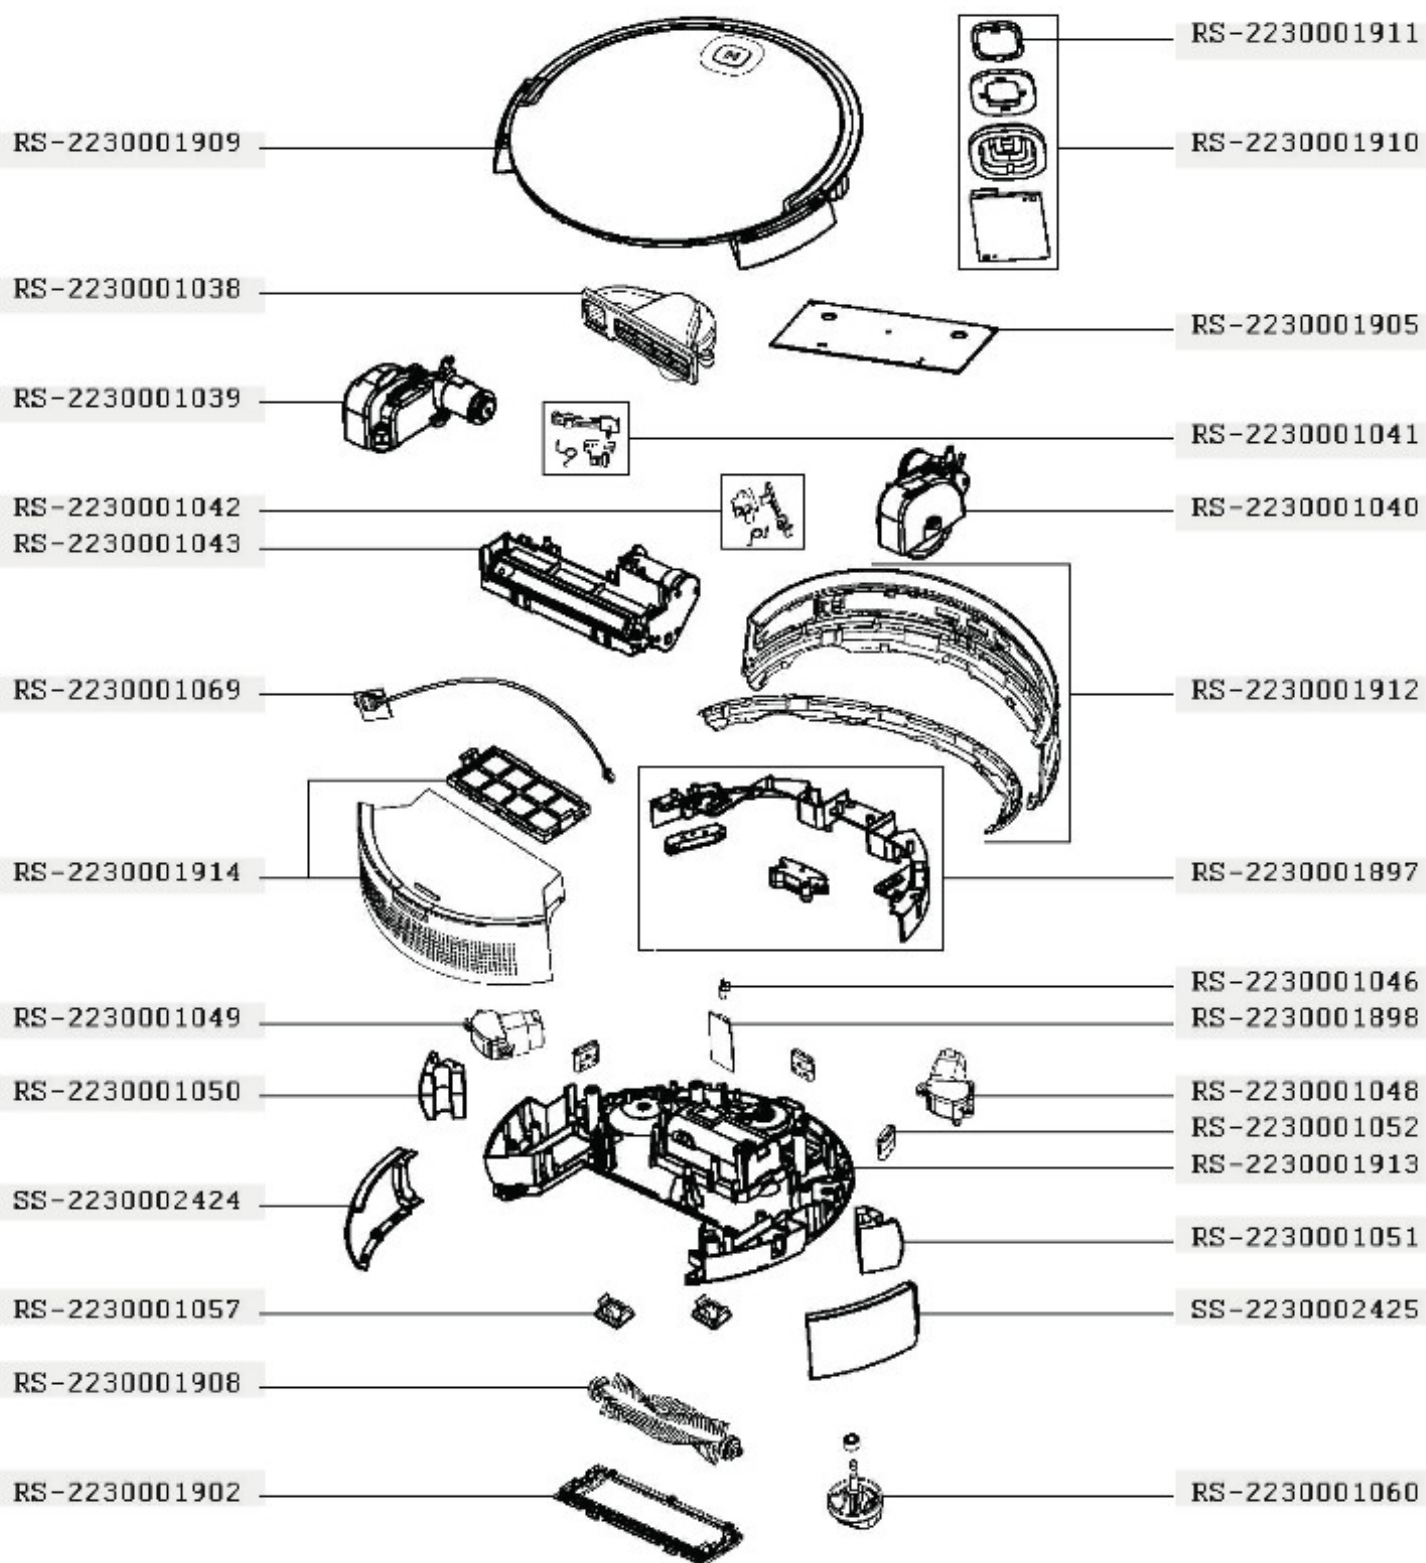

Rowenta

RR7267WH/NS0

ROWENTA

RR7267WH/NS0