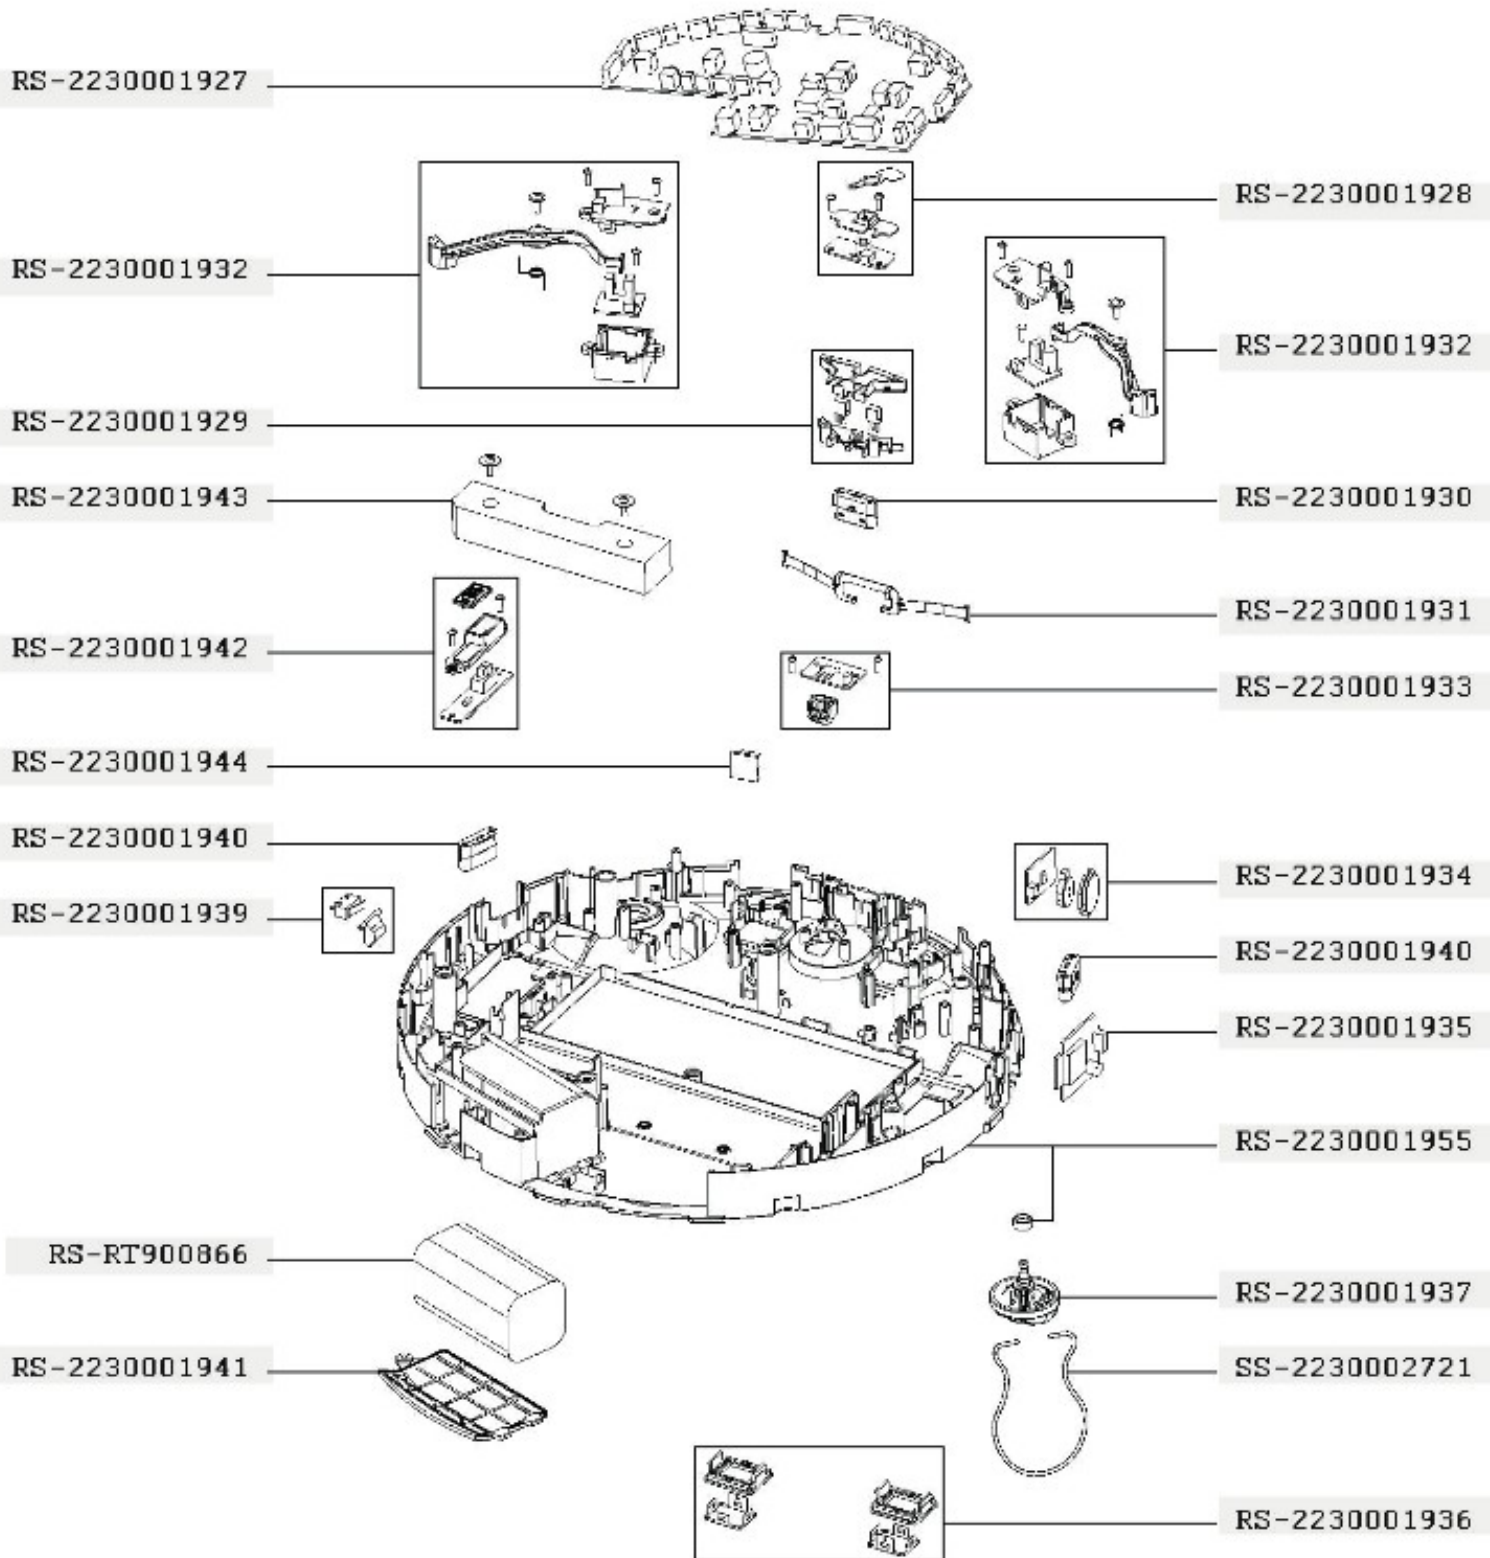

RR7455WH/NS0

RS-2230001951

RS-2230001953

RS-2230001952

RS-2230001920

RS-2230001954

RS-2230001921

RS-2230001922

RS-2230001924

RS-2230001926

RS-2230001925

RS-2230001945

RS-2230001946

RS-2230001923

RS-2230001947

RR7455WH/NS0

Rowenta

RR7455WH/NS0

RS-2230001956

RS-RT900867

RS-2230001948

ZR740001

ZR740002

ZR740003