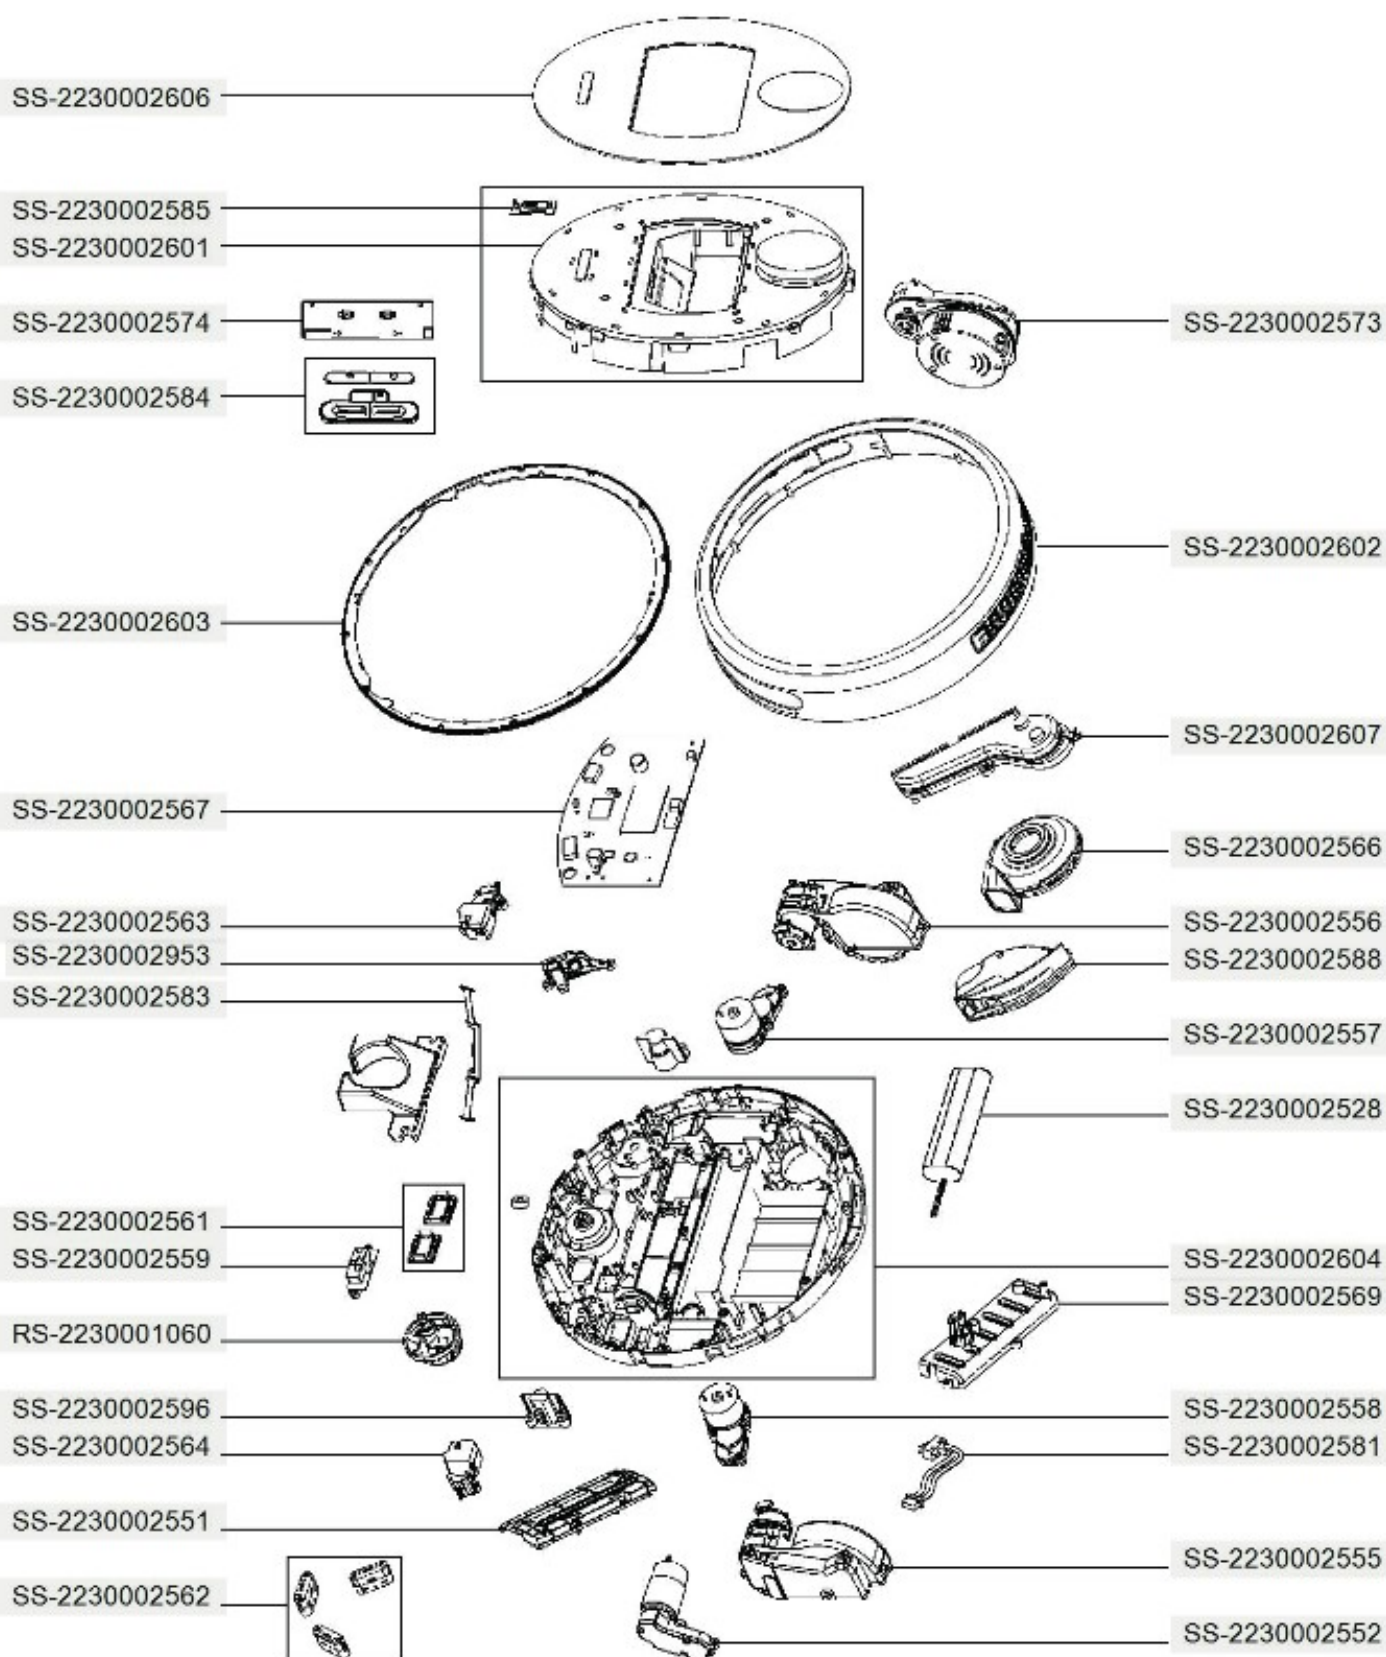

RR7687WH/NS0

Rowenta

# RR7687WH/NS0

SS-2230002530

SS-2230002595

SS-2230002550

SS-2230002594

SS-2230002586

ZR763000

SS-2230002580

ZR762000

SS-2230002580

SS-2230002578

ZR761000