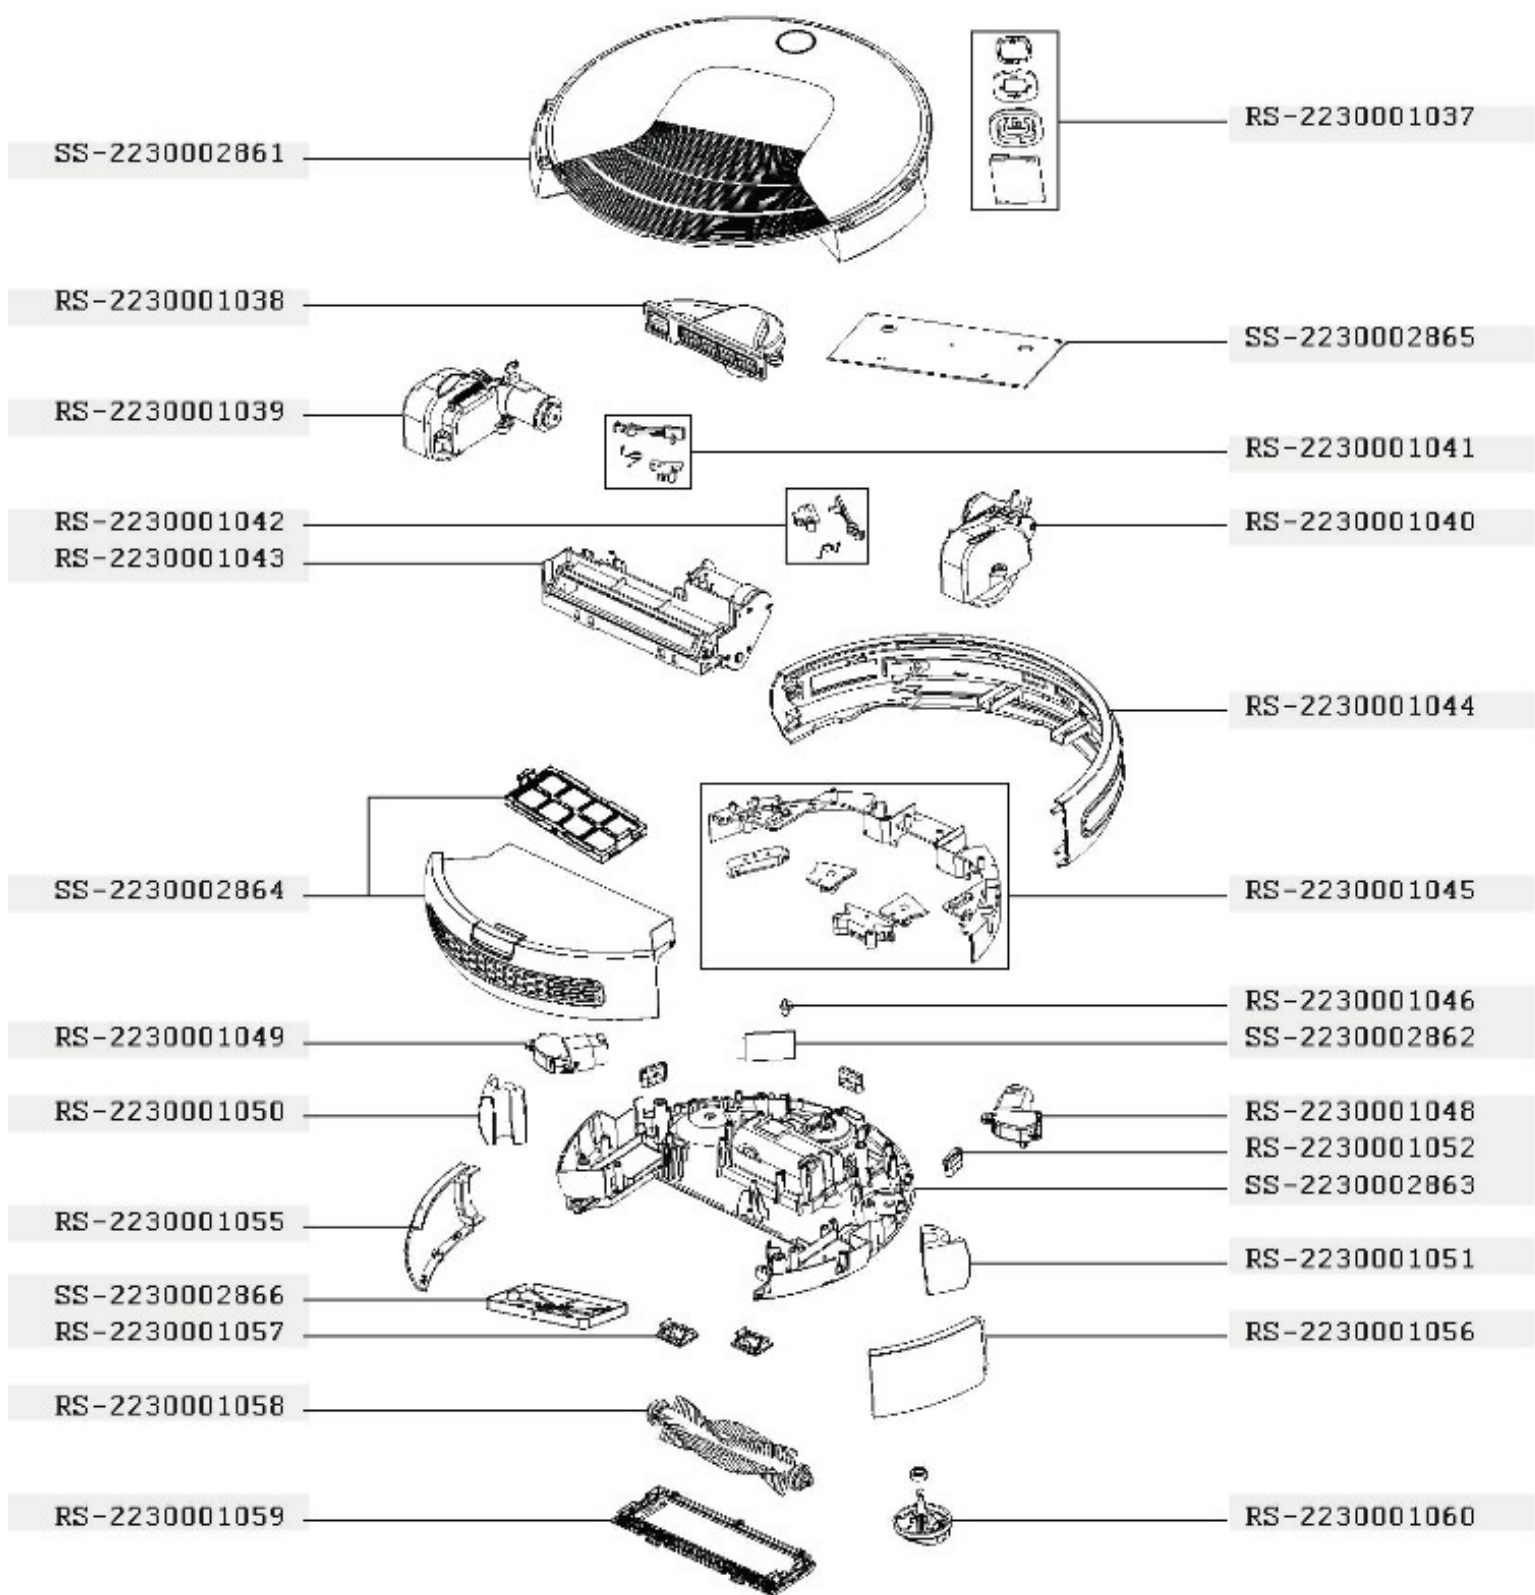

RR8225WH/NS0

ROWENTA

RR8225WH/NS0

SS-2230002792

RS-RT900867

RS-RT900866

RS-2230001065

ZR690101