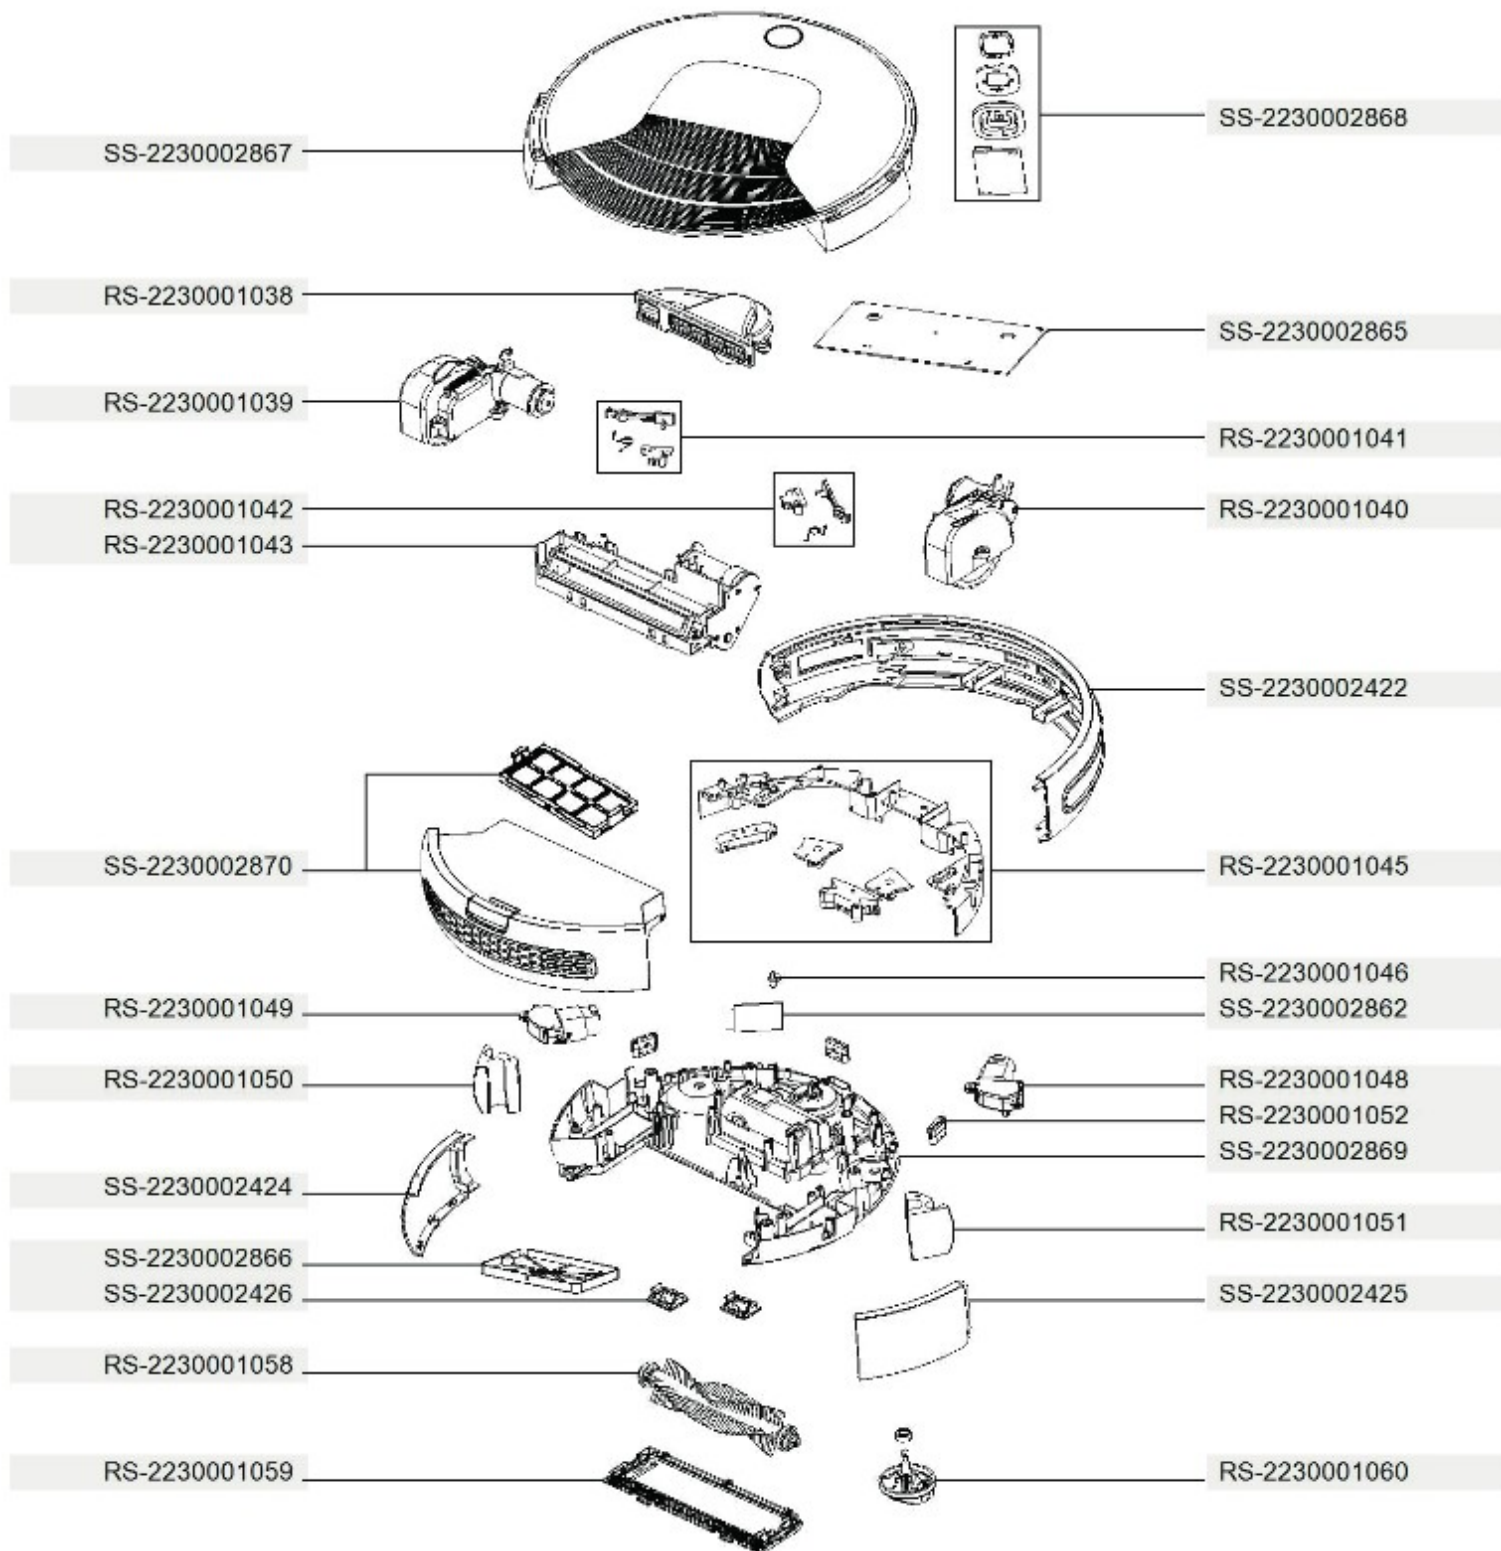

ROWENTA

RR8227WH/NS0

Rowenta

RR8227WH/NS0

SS-2230002791

RS-RT900867

RS-RT900866

RS-2230001065

ZR690101