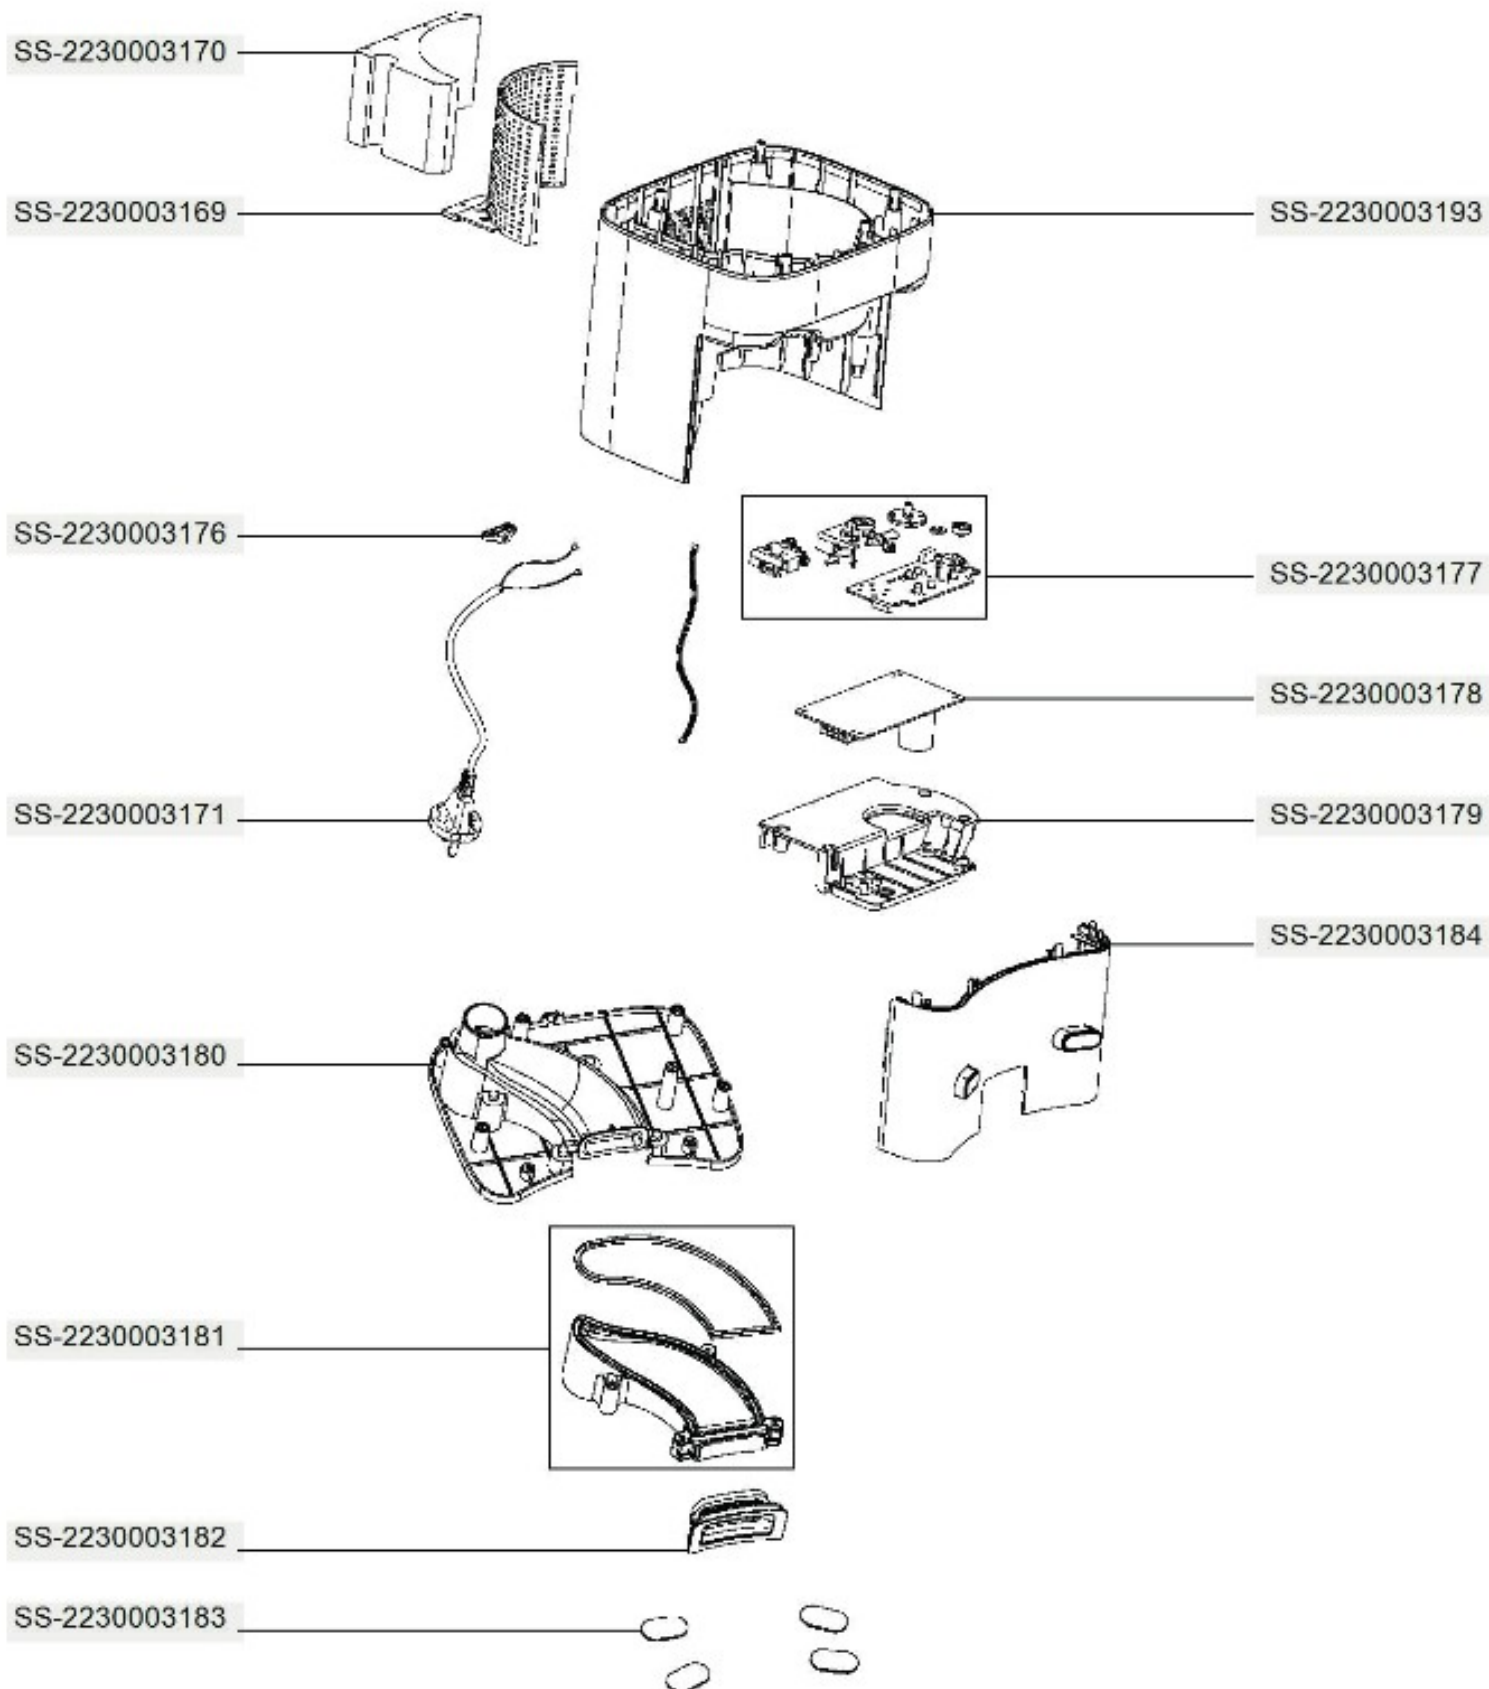

Rowenta

RR8587WH/NS0

ROWENTA

RR8587WH/NS0

ROWENTA

RR8587WH/NS0

SS-2230003189

SS-2230003190

SS-2230003191

SS-2230003162

SS-2230003161

SS-2230003162

SS-2230003166

SS-2230003167

SS-2230003192

SS-2230003165

SS-2230003172

SS-2230003173

SS-2230003174

SS-2230003168

Rowenta

RR8587WH/NS0

SS-2230002530

SS-2230002528