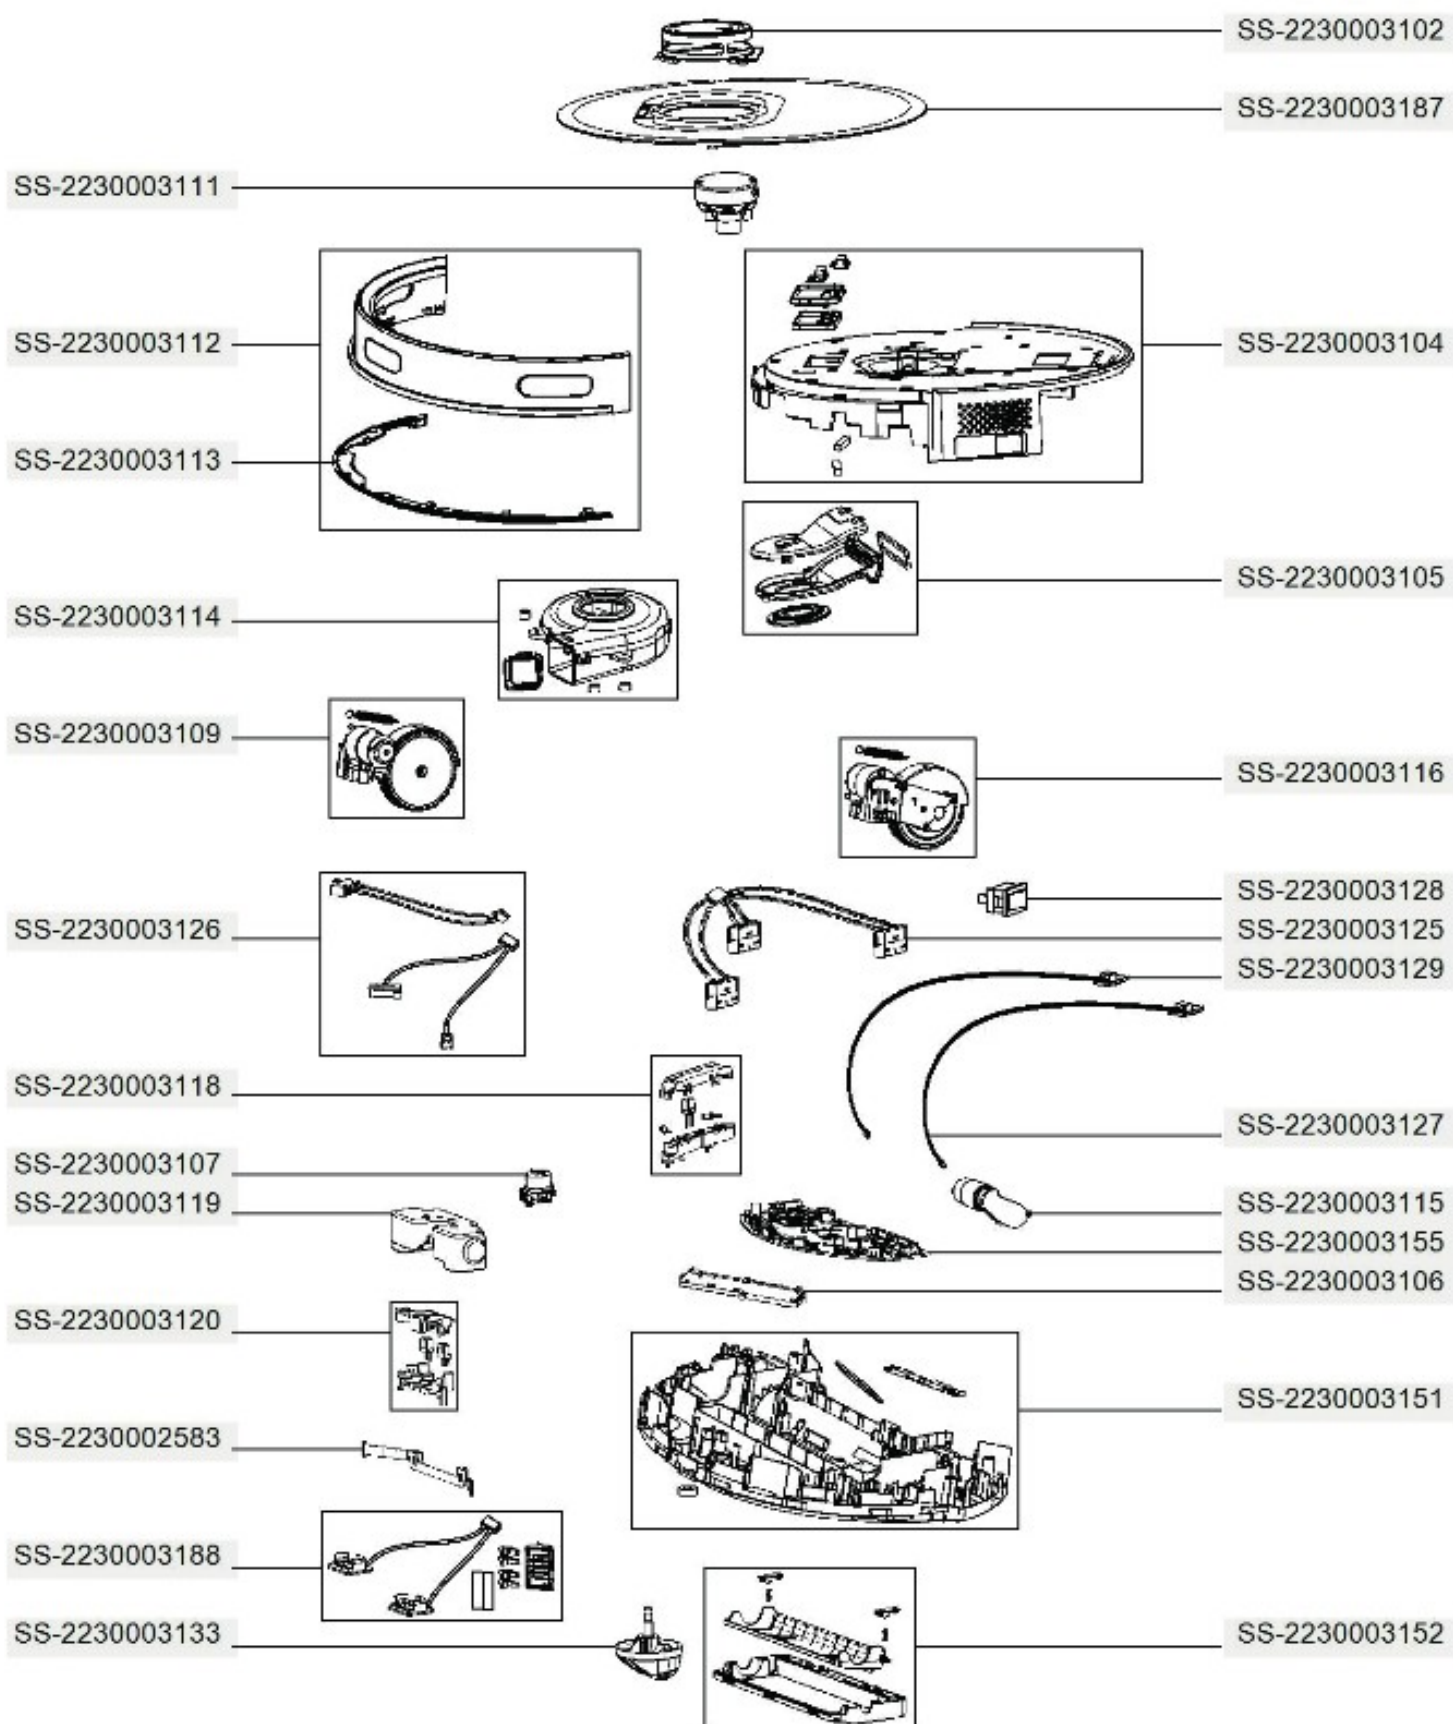

Rowenta

RR8587WH/NS0

ROWENTA

RR8587WH/NS0

ROWENTA

RR8587WH/NS0

SS-2230003189

SS-2230003190

SS-2230003191

SS-2230003162

SS-2230003161

SS-2230003162

SS-2230003166

SS-2230003167

SS-2230003192

SS-2230003165

SS-2230003172

SS-2230003173

SS-2230003174

SS-2230003168

Rowenta

RR8587WH/NS0

SS-2230002530

SS-2230002528

ZR185002

SS-2230003158

SS-2230003157

SS-2230003123

ZR185001

SS-2230003136

ZR185003

ZR200520