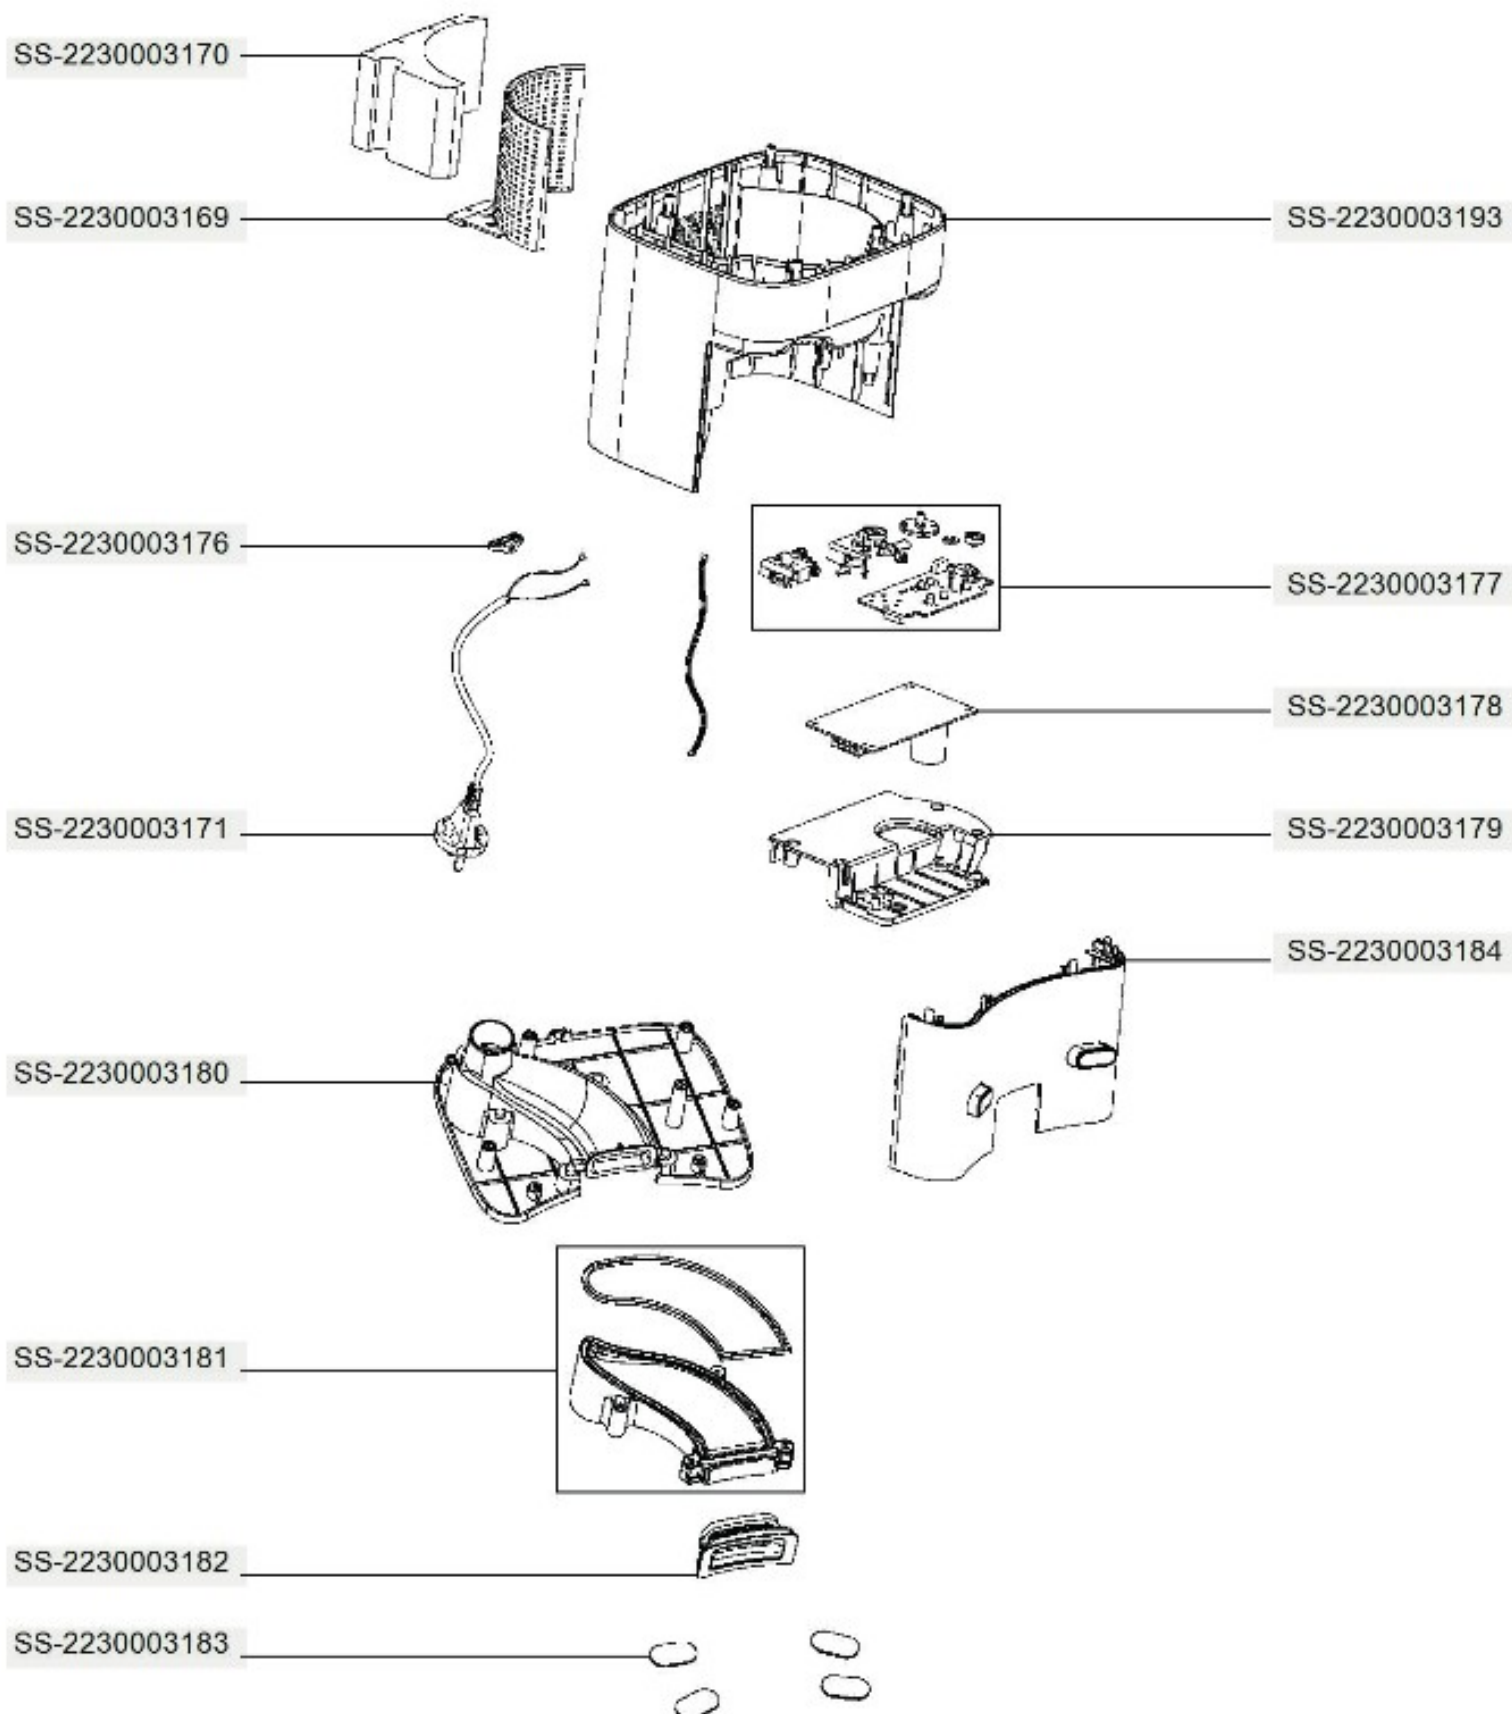

RR8597WH/NS0

Rowenta

RR8597WH/NS0

RR8597WH/NS0

SS-2230003189

SS-2230003190

SS-2230003191

SS-2230003162

SS-2230003161

SS-2230003162

SS-2230003166

SS-2230003167

SS-2230003192

SS-2230003165

SS-2230003172

SS-2230003173

SS-2230003174

SS-2230003168

Rowenta

RR8597WH/NS0

SS-2230002530

SS-2230003123

SS-2230002528

ZR185001

ZR185002

SS-2230003158

SS-2230003136

ZR185003

SS-2230003157

ZR200520