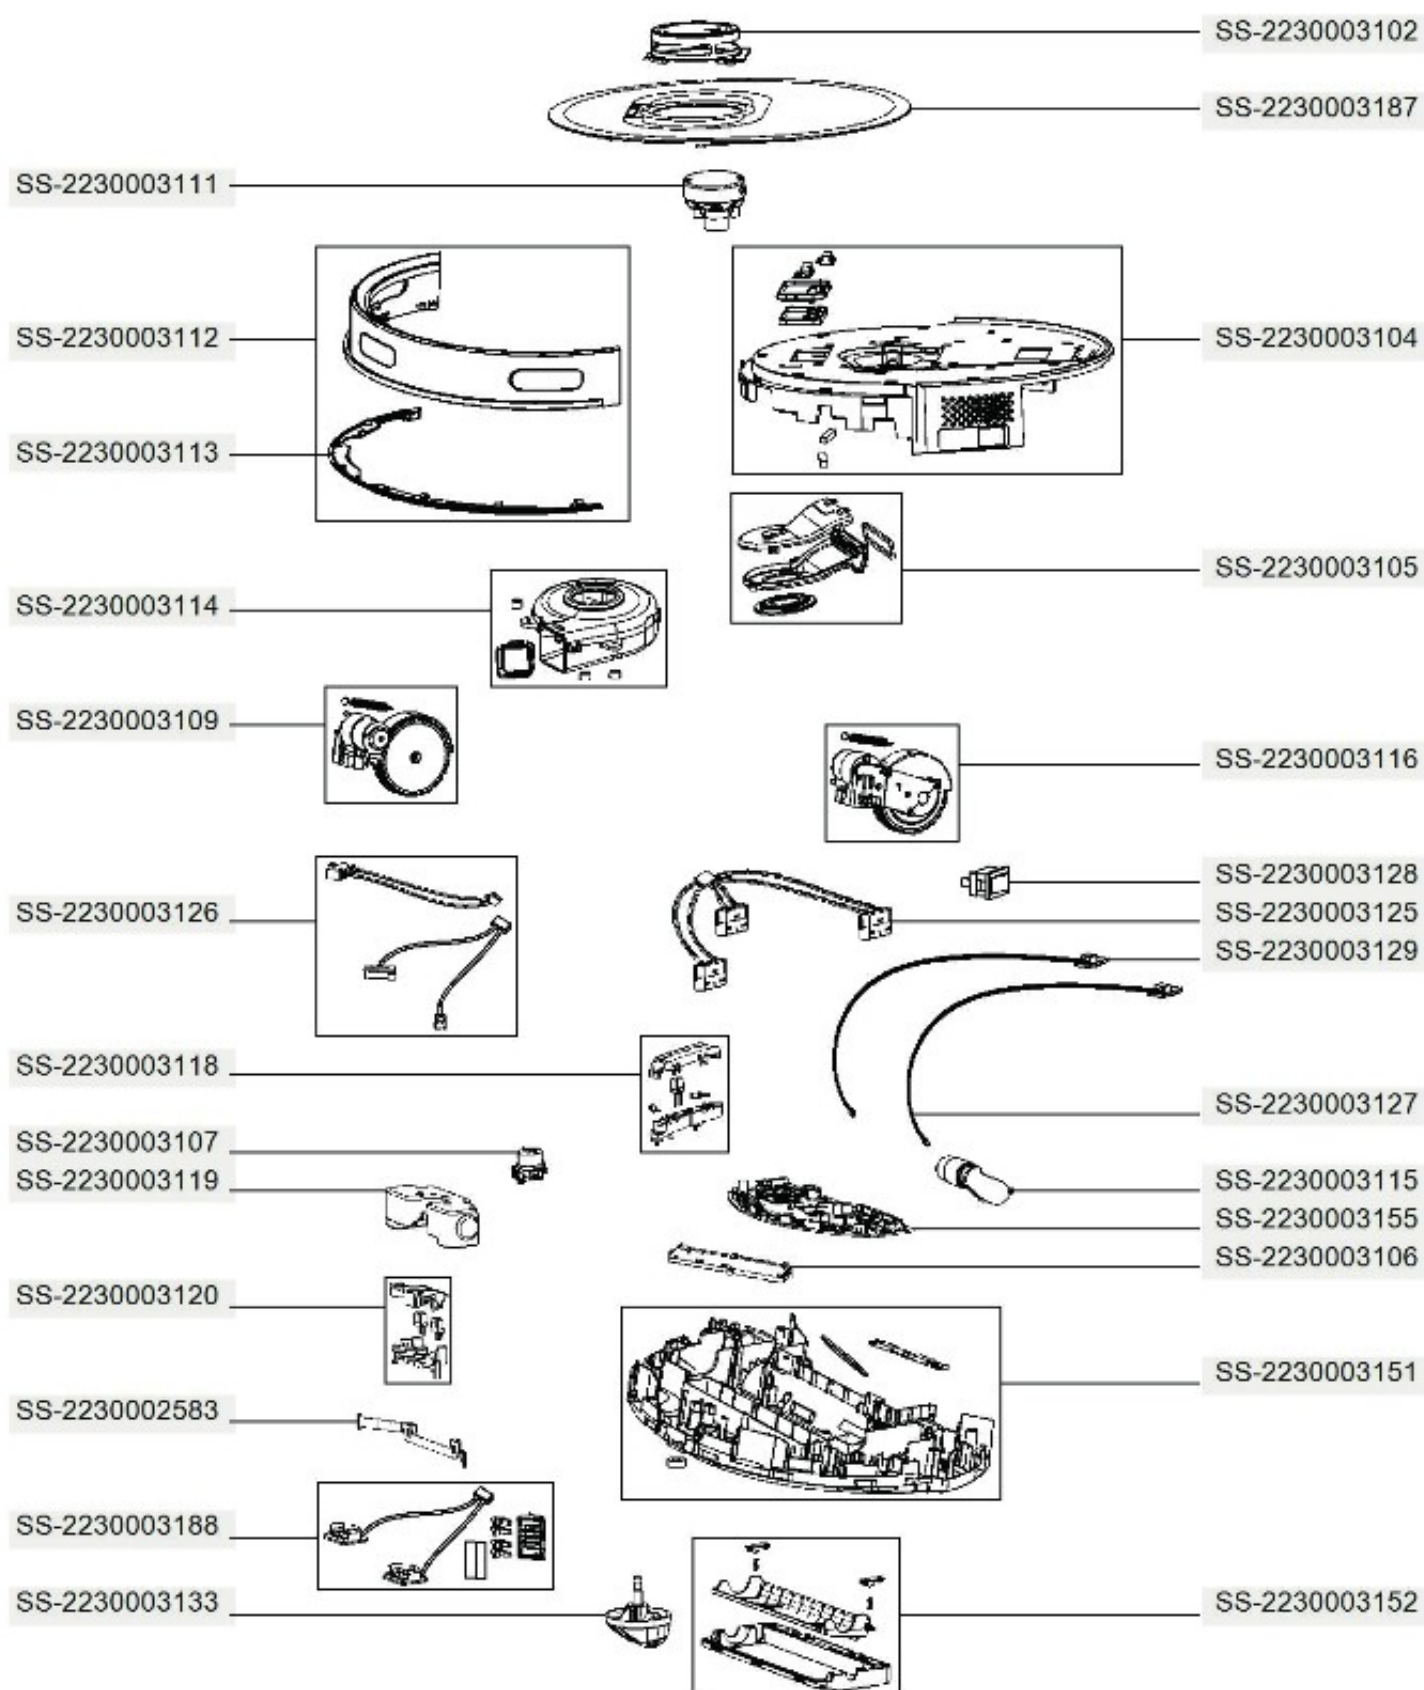

RR8597WH/NS0

Rowenta

RR8597WH/NS0

RR8597WH/NS0

SS-2230003189

SS-2230003190

SS-2230003191

SS-2230003162

SS-2230003161

SS-2230003162

SS-2230003166

SS-2230003167

SS-2230003192

SS-2230003165

SS-2230003172

SS-2230003173

SS-2230003174

SS-2230003168

Rowenta

RR8597WH/NS0

SS-2230002530

SS-2230003123

SS-2230002528

ZR185001

ZR185002

SS-2230003158

SS-2230003136

ZR185003

SS-2230003157

ZR200520