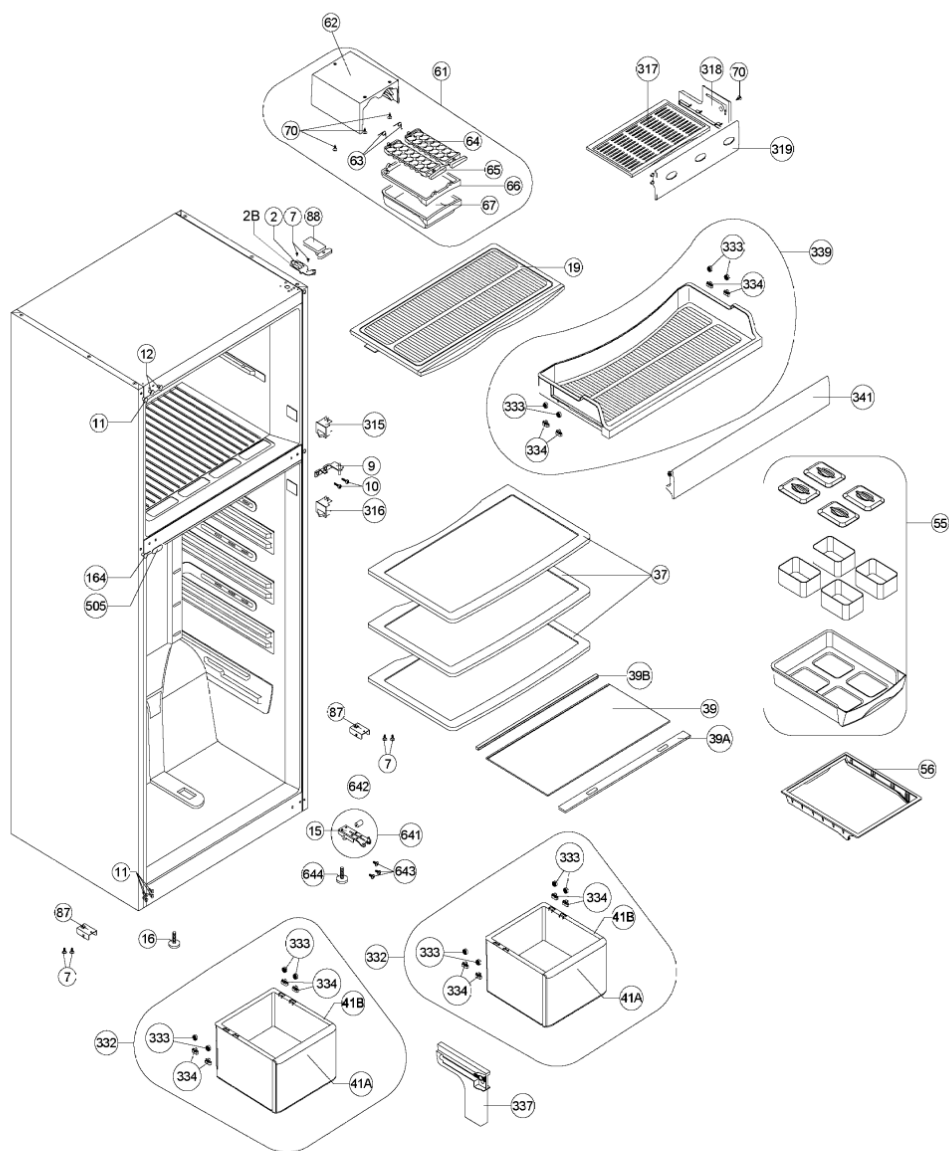

Whirlpool

Hotpoint

Bauknecht

i INDESIT

WHR48188

Tavole

INTERIOR PARTS

WHR48188